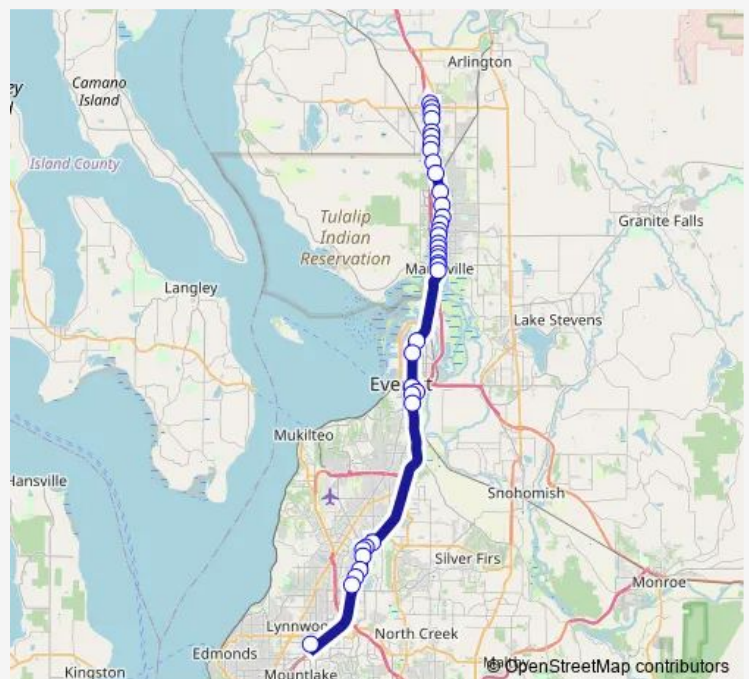

State Ave & 80th St Ne

State Ave & 76th St Ne

State Ave & Grove St

State Ave & 10th St

State Ave & 7th St

Route schedule

Smokey Point Transit Center Bay 1 — Lynnwood City Center Station

Monday 05:01-22:03

Tuesday 05:01-22:03

Wednesday 05:01-22:03

Thursday 05:01-22:03

Friday 05:01-22:03

Saturday 06:25-21:23

Sunday 07:25-21:24

Route info

Direction: Smokey Point Transit Center Bay 1

Stops: 37

Trip Duration: 1 hour 22 min

201 — Smokey Point TC - Lynnwood City Center Station **BusMaps**

State Ave & 6th St

State Ave & 2nd St

N Broadway & Tower St

Broadway & 14th St

Broadway & Wall St

Everett Station Bay B3

Broadway & 34th St

Broadway & 38th St

Mariner Park & Ride Bay 4

134th St SW & Ash Way

Ash Way & 135th St SW

Ash Way & 140th St SW

Ash Way & 149th St SW