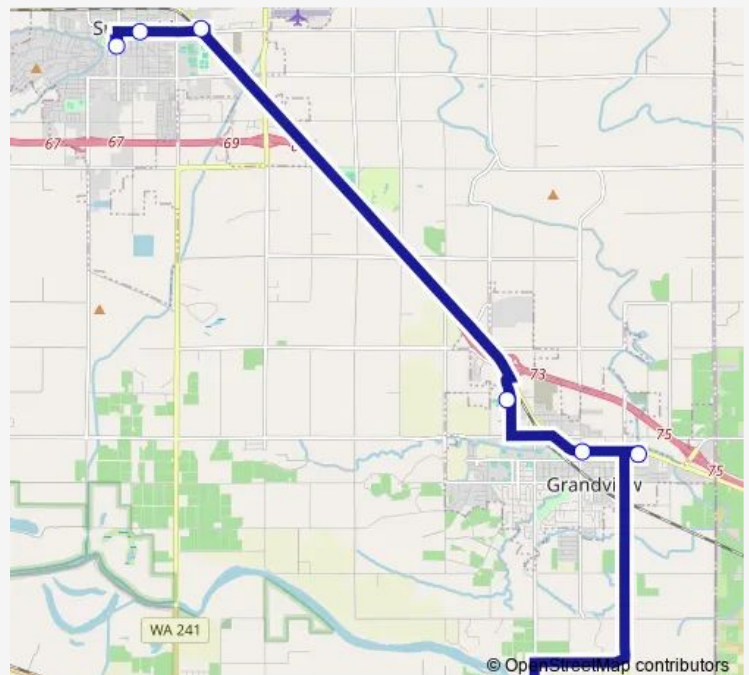

Fiesta Foods - Sunnyside

Grandview Community Center

Lucky 7 Mini Mart (Eastbound) - Grandview

Grandview Dollar Tree

Mabton Blue Sky Market

Route schedule

Sunnyside Safeway/Library — Mabton Blue Sky Market

Monday 09:18-15:12

Tuesday 09:18-15:12

Wednesday 09:18-15:12

Thursday 09:18-15:12

Friday 09:18-15:12

Saturday —

Sunday —

Route info

Direction: Sunnyside Safeway/Library

Stops: 7

Trip Duration: 0 hour 44 min

201 — Mabton - Grandview - Sunnyside

Direction

Mabton Blue Sky Market — Sunnyside Safeway/Library

8 stops

[Open route schedule](#)

Mabton Blue Sky Market

Grandview Dollar Tree

Lucky 7 Mini Mart (Westbound) - Grandview

Grandview Community Center

Sunnyside A.M.-P.M./Kidney Ctr.

Sunnyside Walmart

Sunnyside Health Center

Sunnyside Safeway/Library

Route schedule