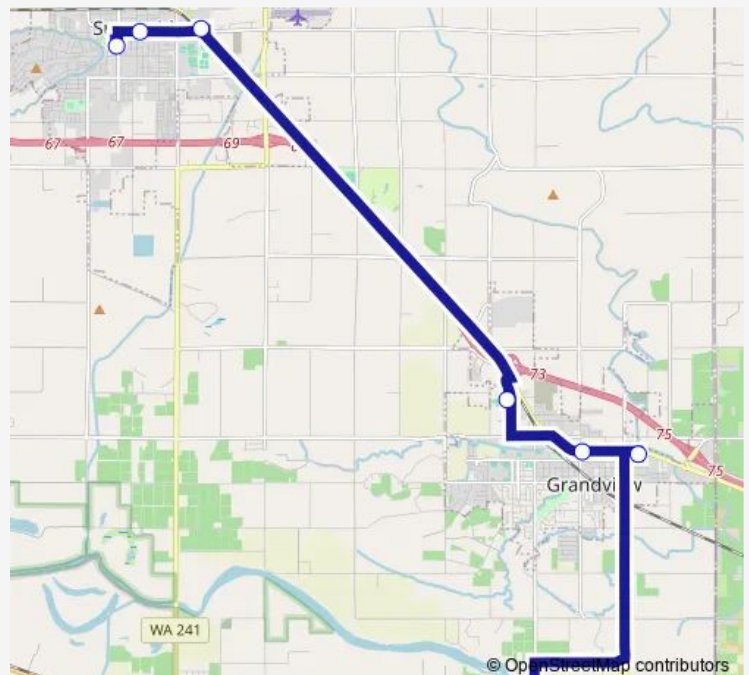

Fiesta Foods - Sunnyside

Grandview Community Center

Lucky 7 Mini Mart (Eastbound) - Grandview

Grandview Dollar Tree

Mabton Blue Sky Market

Route schedule

Sunnyside Safeway/Library — Mabton Blue Sky Market

Monday 09:18-15:12

Tuesday 09:18-15:12

Wednesday 09:18-15:12

Thursday 09:18-15:12

Friday 09:18-15:12

Saturday —

Sunday —

Route info

Direction: Sunnyside Safeway/Library

Stops: 7

Trip Duration: 0 hour 43 min

201 — Mabton - Grandview - Sunnyside

Direction

Mabton Blue Sky Market — Sunnyside Safeway/Library

8 stops

[Open route schedule](#)

Mabton Blue Sky Market

Grandview Dollar Tree

Lucky 7 Mini Mart (Westbound) - Grandview

Grandview Community Center

Sunnyside A.M.-P.M./Kidney Ctr.

Sunnyside Walmart

Sunnyside Health Center

Sunnyside Safeway/Library

Route schedule