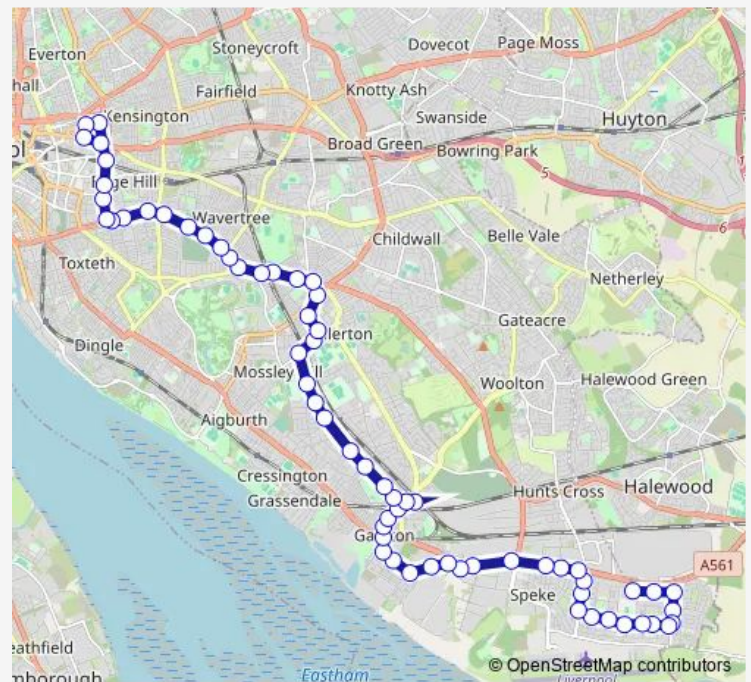

Estuary Boulevard

New Mersey Shopping Park

Banks Road

Route schedule

Morrisons — Crown Street

Monday 13:00-18:15

Tuesday 13:00-18:15

Wednesday 13:00-18:15

Thursday 13:00-18:15

Friday 13:00-18:15

Saturday 13:00-18:15

Sunday 13:00-17:50

Route info

Direction: Morrisons

Stops: 64

Trip Duration: 0 hour 48 min

201 — Northern Road - West Derby Street / Crown Street

BusMaps

Skyhawk Avenue

Banks Lane

Aston Street

Harbour Drive

St Marys Road

Sidwell Street