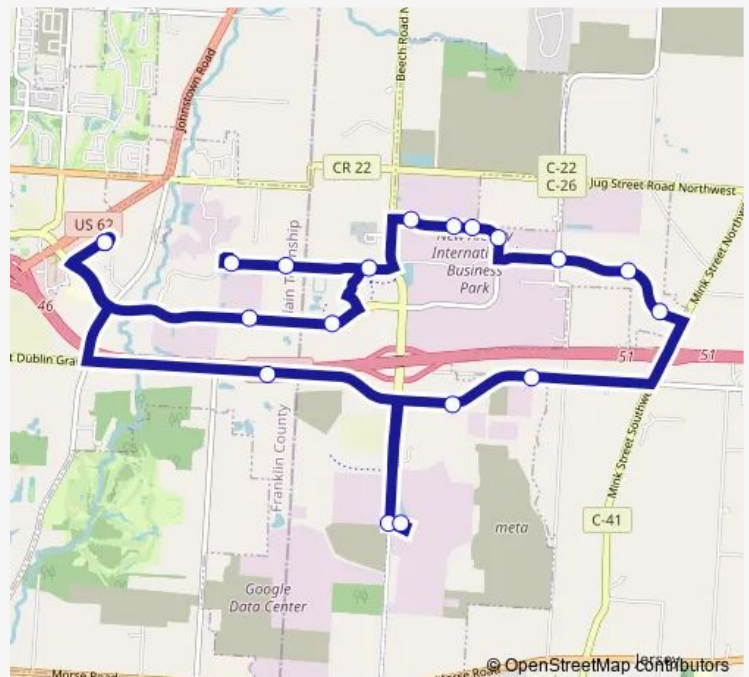

### Direction

NEW Albany Park & Ride — NEW Albany Park & Ride

19 stops

[Open route schedule](#)

NEW Albany Park & Ride

Amgen

Amazon

Meta Data Center

### Route schedule

NEW Albany Park & Ride — NEW Albany Park & Ride

Monday 05:50-21:50

Tuesday 05:50-21:50

Wednesday 05:50-21:50

Thursday 05:50-21:50

Friday 05:50-21:50

Saturday 05:50-21:50

Sunday 05:50-21:50

### Route info

Direction: NEW Albany Park & Ride

Stops: 19

Trip Duration: 0 hour 45 min

201 — Smartride NEW Albany - Red

201 Bus time schedules and route maps are available in an offline PDF at [busmaps.com](https://busmaps.com). Use the [busmaps.com](https://busmaps.com) website to see live bus times, train schedule or subway schedule, and step-by-step directions for all public transit in Columbus