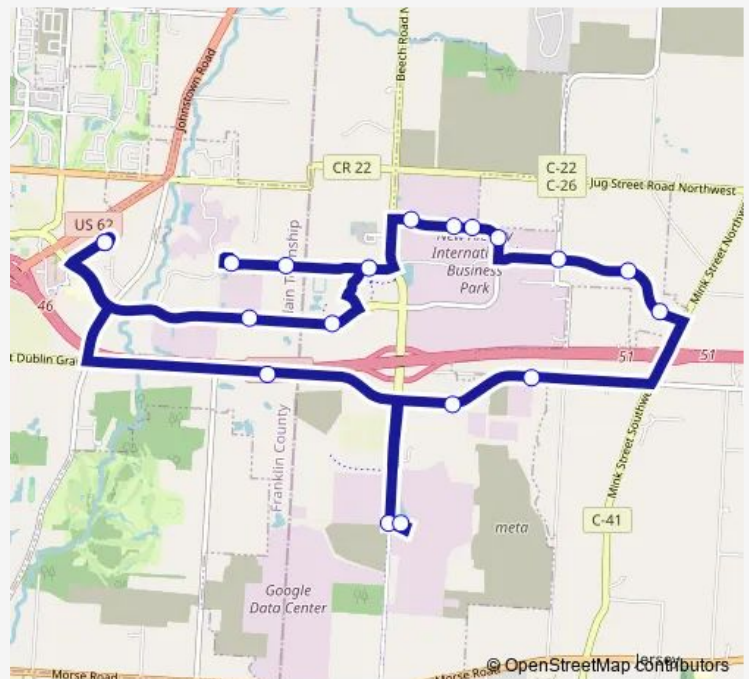

### Direction

NEW Albany Park & Ride — NEW Albany Park & Ride

19 stops

[Open route schedule](#)

NEW Albany Park & Ride

Amgen

Amazon

Meta Data Center

### Route schedule

NEW Albany Park & Ride — NEW Albany Park & Ride

Monday 05:50-21:50

Tuesday 05:50-21:50

Wednesday 05:50-21:50

Thursday 05:50-21:50

Friday 05:50-21:50

Saturday 05:50-21:50

Sunday 05:50-21:50

### Route info

Direction: NEW Albany Park & Ride

Stops: 19

Trip Duration: 0 hour 45 min

201 — Smartride NEW Albany - Red

201 Bus time schedules and route maps are available in an offline PDF at [busmaps.com](https://busmaps.com). Use the [busmaps.com](https://busmaps.com) website to see live bus times, train schedule or subway schedule, and step-by-step directions for all public transit in Columbus