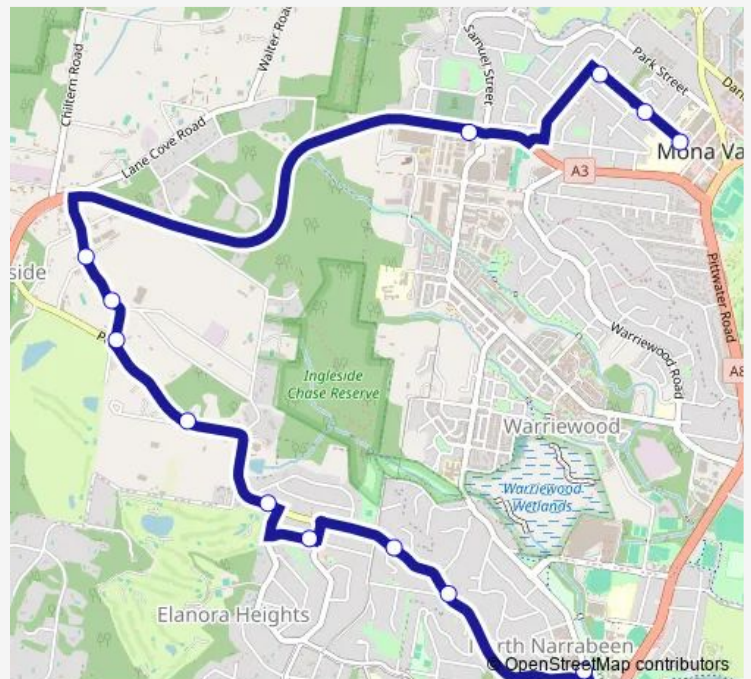

School Bus 201 Mona Vale PS to Garden St after Powder Works Rd

[Go to website](#)

Direction

Mona Vale Public School, Waratah St — Garden St After Powderworks Rd

13 stops

[Open route schedule](#)

- Mona Vale Public School, Waratah St
- Waratah St Before Vesper St
- Waratah St Before Maxwell St
- Mona Vale Rd Opp Mona Vale General Cemetery
- Manor Rd Opp King Rd
- Manor Rd Before Wattle Rd
- Kingdom Hall Of Jehovahs Witness, Wattle Rd
- Powderworks Rd Opp Wilson Av
- Powderworks Rd Opp Elanora Rd
- St Andrews Gate At Kalang Rd
- Powderworks Rd Opp Lesley Cl
- Powderworks Rd Opp Cooleena Rd
- Garden St After Powderworks Rd

Route schedule

Mona Vale Public School, Waratah St — Garden St After Powderworks Rd

Monday	15:05
Tuesday	15:05
Wednesday	15:05
Thursday	15:05
Friday	—
Saturday	—
Sunday	—

Route info

Direction: Mona Vale Public School, Waratah St

Stops: 13

Trip Duration: 0 hour 21 min

201 School Bus time schedules and route maps are available in an offline PDF at busmaps.com. Use the busmaps.com website to see live bus times, train schedule or subway schedule, and step-by-step directions for all public transit in Sydney