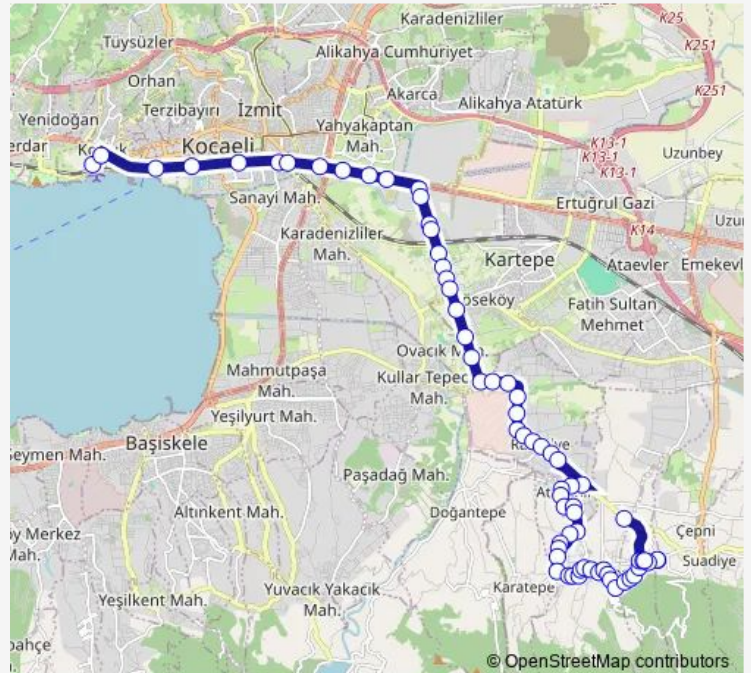

Bus 201 Arslanbey-İzmit

[Go to website](#)

Direction

ARSALNBAY DEPOLAMA ALANI 1 — Bati Terminali Giriş

67 stops

[Open route schedule](#)

ARSALNBAY DEPOLAMA ALANI 1

ŞEVKATİYE CAMİİ 1

ARSLANBEY DEĞİRMEN 1

ARSLANBEY DEĞİRMEN

Tarhan

ŞEVKATİYE CAMİİ 2

ŞEVKATİYE MERKEZ 1

AHLAT 1

ŞEVKATİYE İLKOKULU 1

ANTİKA 1

MUT 1

TAŞOCAĞI SAPAĞI 1

ARSLANBEY ORTA MAHALLE 1

ARSLANBEY HAYIRSEVENLER CAMİİ

ARSLANBEY BELEDİYE 1

ARSLANBEY İLKOKULU

ARSLANBEY MERKEZ CAMİİ 1

Atılğan Sokak 1

BEYKOZ

ŞAHANE SOKAK 1

BAŞARAN CAMİİ

Route schedule

ARSALNBAY DEPOLAMA ALANI 1 — Bati Terminali Giriş

Monday 06:53-18:51

Tuesday 06:53-18:51

Wednesday 06:53-18:51

Thursday 06:53-18:51

Friday 06:53-18:51

Saturday —

Sunday —

Route info

Direction: ARSALNBAY DEPOLAMA ALANI 1

Stops: 67

Trip Duration: 0 hour 40 min

201 — Arslanbey-İzmit

BusMaps