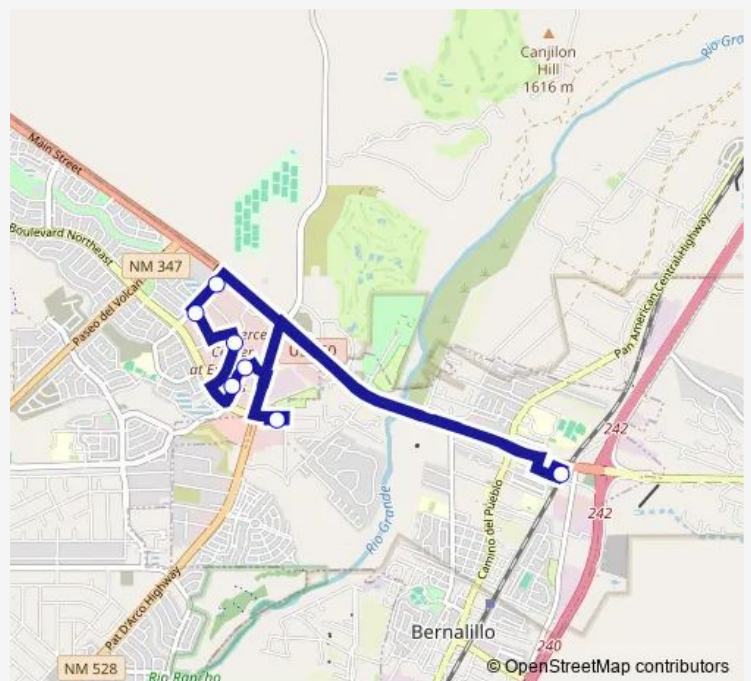

Direction: Sandoval County/U.S. 550 Station Bus

Stops: 7

Trip Duration: 0 hour 19 min

Direction

Safelite (Sprint) Blvd @ Home Depot — Sandoval County/U.S. 550 Station Bus

7 stops

[Open route schedule](#)

Safelite (Sprint) Blvd @ Home Depot

Stanley Dr @ Safelite Building

Fulcrum Way @ Tri-State Generation

Jager Way @ Albertsons

Jager Way @ Carr Way

Wal-Mart

Sandoval County/U.S. 550 Station Bus

Route schedule

Safelite (Sprint) Blvd @ Home Depot — Sandoval County/U.S. 550 Station Bus

Tuesday 17:17-18:13

Wednesday 17:17-18:13

Thursday 17:17-18:13

Friday 17:17-18:13

Saturday —

Sunday —

Route info

Direction: Sandoval County/U.S. 550 Station Bus

Wednesday 06:11-07:22

Thursday 06:11-07:22

Friday 06:11-07:22

Saturday —

Sunday —

Route info

Direction: Valencia Dr @ Cibola Dr

Stops: 5