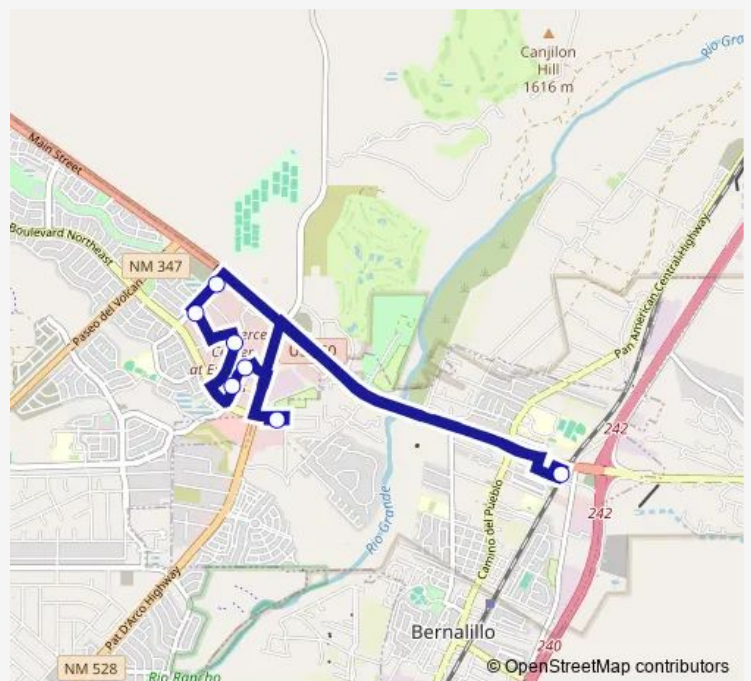

Direction: Sandoval County/U.S. 550 Station Bus

Stops: 7

Trip Duration: 0 hour 19 min

201 — Bernalillo / Enchanted Hills

Direction

Safelite (Sprint) Blvd @ Home Depot — Sandoval County/U.S. 550 Station Bus

7 stops

[Open route schedule](#)

Safelite (Sprint) Blvd @ Home Depot

Stanley Dr @ Safelite Building

Fulcrum Way @ Tri-State Generation

Jager Way @ Albertsons

Jager Way @ Carr Way

Wal-Mart

Saturday —

Sunday —

Route info

Direction: Sandoval County/U.S. 550 Station Bus

Stops: 5

Trip Duration: 0 hour 28 min

Direction

Valencia Dr @ Cibola Dr — Sandoval County/U.S. 550 Station Bus

Valencia Dr @ Cibola Dr — Sandoval County/U.S. 550 Station Bus

Monday 06:11-07:22

Tuesday 06:11-07:22

Wednesday 06:11-07:22

Thursday 06:11-07:22

Friday 06:11-07:22

Saturday —

Sunday —