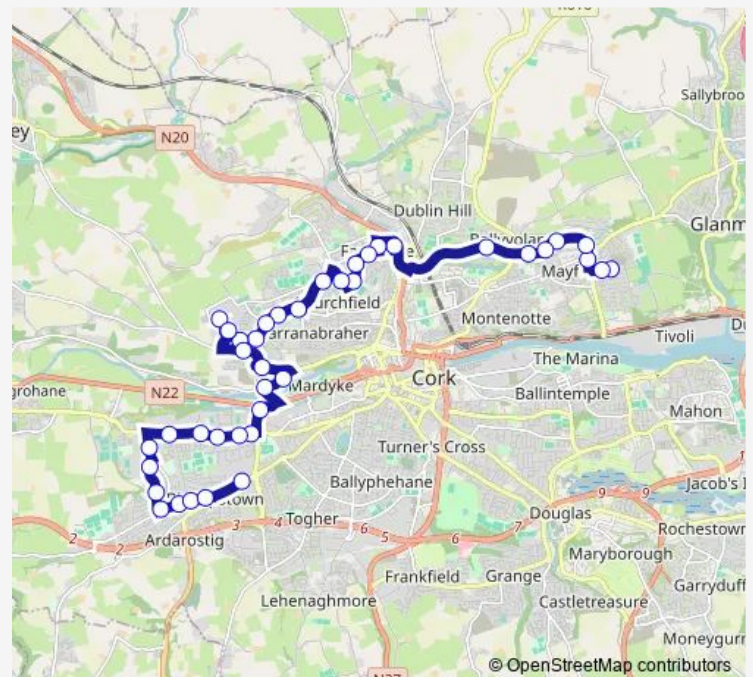

Hillcrest Estate

Hollywood Estate

Hollymount Industrial Estate

Route schedule

Boherboy Road — Wilton Centre Cuh

Monday 07:05-17:25

Tuesday 07:05-17:25

Wednesday 07:05-17:25

Thursday 07:05-17:25

Friday 07:05-17:25

Saturday —

Sunday —

Route info

Direction: Boherboy Road

Stops: 41

Trip Duration: 0 hour 46 min

201 — Lotabeg - Hollyhill - CIT - Cuh

Apple Inc

Harbour View Road

Blarney Street

Shanakiel Road

Sunday's Well Road

Wellington Place

Victoria Cross

Friday 08:00-18:20

Saturday —

Sunday —

Route info

Direction: Wilton Centre Cuh

Stops: 32

Trip Duration: 0 hour 41 min

Clonard Estate