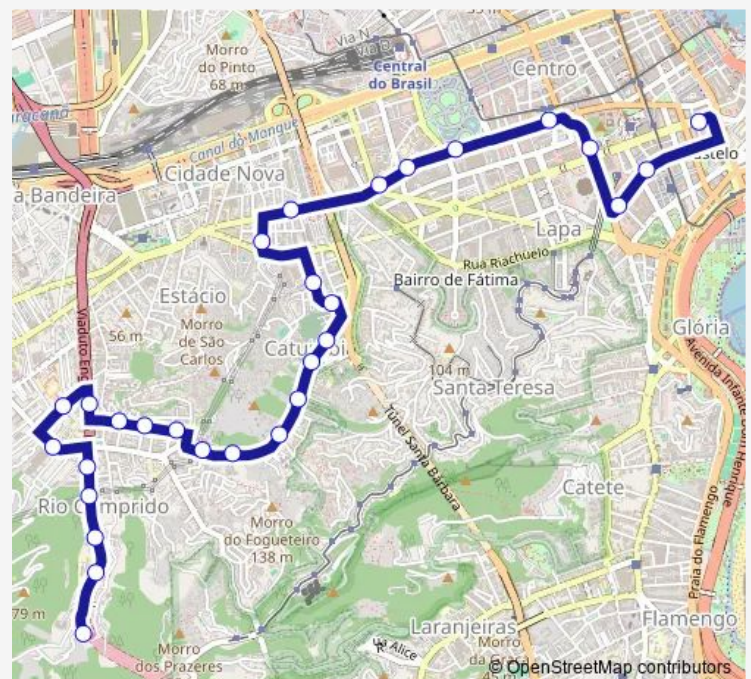

Thursday 00:00

Friday 00:00

Saturday 00:00

Sunday 00:00

Route info

Direction: Ponto Final: Santa Alexandrina : 201

Stops: 22

Trip Duration: 0 hour 22 min

201 — Santa Alexandrina - Castelo

Direction

Debret — Ponto Final: Santa Alexandrina : 201

29 stops

[Open route schedule](#)

Debret

Treze de Maio

Marrecas

Costa Ferraz

Aristides Lobo

Sampaio Viana

Japeri

Casa de Portugal

Bispo

Route schedule

Debret — Ponto Final: Santa Alexandrina : 201

Monday 00:00

Tuesday 00:00

Wednesday 00:00

Thursday 00:00

Friday 00:00

Saturday 00:00

Sunday 00:00

Route info