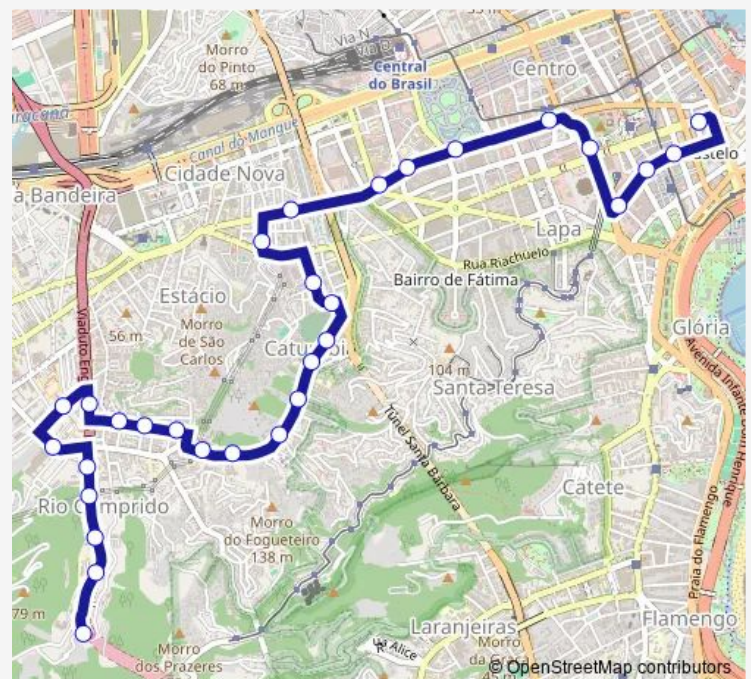

BRS 1,2,4,5,I: Rua dos Inválidos

BRS 1,2,4: Lavradio

BRS 1,2: Treze de Maio

Route schedule

Ponto Final: Santa Alexandrina : 201 — Debret

Monday 00:00

Tuesday 00:00

Wednesday 00:00

Thursday 00:00

Friday 00:00

Saturday 00:00

Sunday 00:00

Route info

Direction: Ponto Final: Santa Alexandrina : 201

Stops: 22

Trip Duration: 0 hour 22 min

201 — Santa Alexandrina - Castelo

Direction

Debret — Ponto Final: Santa Alexandrina : 201

30 stops

[Open route schedule](#)

Debret

Museu Nacional de Belas Artes

Treze de Maio

Direction: Debret

Stops: 30

Trip Duration: 0 hour 29 min

Bispo

Unicarioca

Condomínio do Edifício Chácara Rio

Hospital Central do Corpo de Bombeiros

Ponto Final: Santa Alexandrina : 201