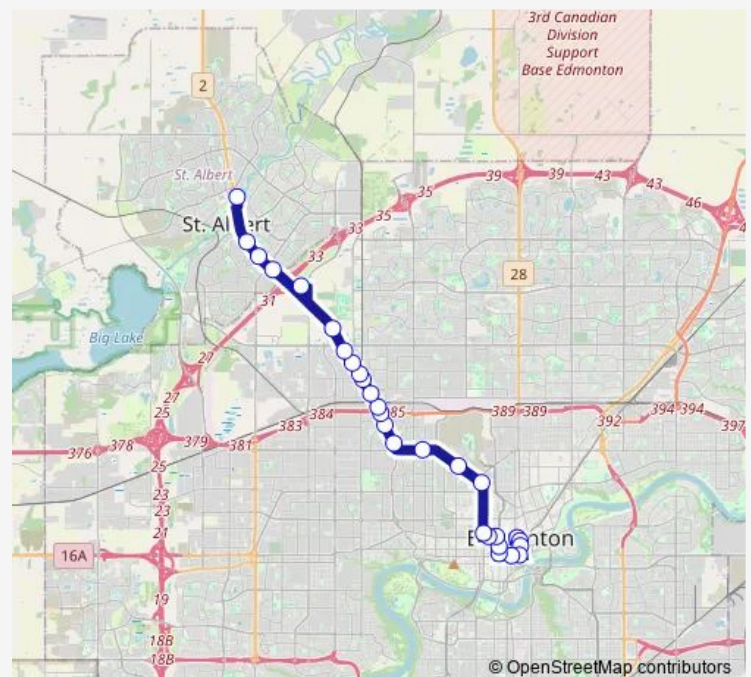

Thursday 05:51-00:21⁺¹

Friday 05:51-00:21⁺¹

Saturday 06:05-00:05⁺¹

Sunday 06:05-19:05

Route info

Direction: 101 Street & 103a Avenue

Stops: 28

Trip Duration: 0 hour 48 min

201 — Downtown Edmonton Loop

St Albert Trail & 137 Avenue

Mark Messier Trail & 142 Avenue

Nakî Transit Station and Park and Ride

St Albert Trail & Superstore South

St Albert Trail & Gate Avenue

St Albert Trail & Sterling St

Route info

Direction: St. Albert Centre Exchange

Stops: 27

Trip Duration: 0 hour 49 min

105 Street & 102 Avenue

105 Street & 104 Avenue

Direction

St. Albert Centre Exchange — 109 Street & 104 Avenue

Wednesday 05:20-23:45

Thursday 05:20-23:45

Friday 05:20-23:45

Saturday 05:30-23:30

Sunday 05:35-18:35

Route info

Direction: St. Albert Centre Exchange

Stops: 29