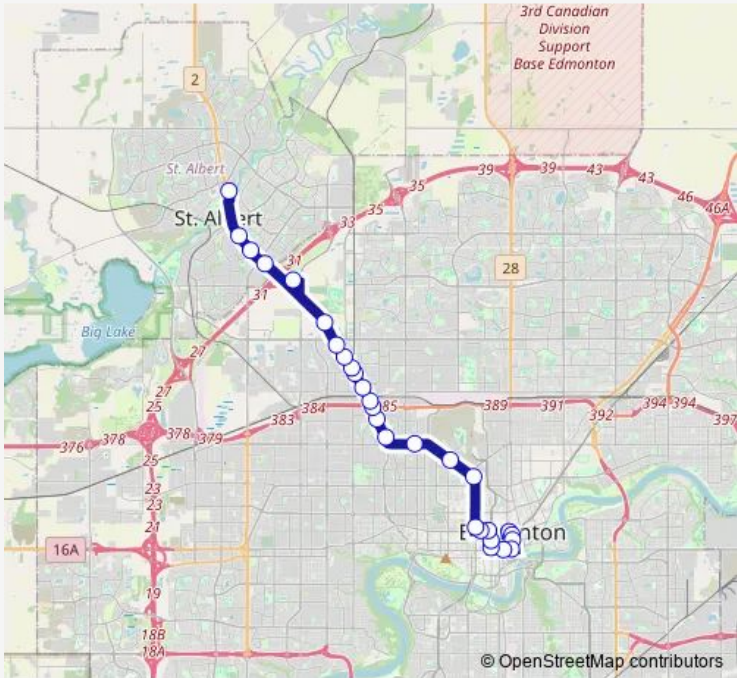

Bus 201 Downtown Edmonton Loop

[Go to website](#)

Direction
 St. Albert Centre Exchange — 109 Street & 104 Avenue
 29 stops
[Open route schedule](#)

- St. Albert Centre Exchange
- St Albert Trail & Madison Ave
- St Albert Trail & St Anne Street
- St Albert Trail & Green Grove Dr
- St Albert Trail & Gate Avenue
- Nakî Transit Station and Park and Ride
- Mark Messier Trail & 142 Avenue
- St Albert Trail & 136 Avenue
- St Albert Trail & 134 Avenue
- St Albert Trail & 131 Avenue
- St Albert Trail & 130 Avenue
- St Albert Trail & 128 Avenue
- St Albert Trail & Yellowhead Trail
- St Albert Trail & Dovercourt Avenue
- Groat Road & 118 Avenue
- 123 Street & 118 Avenue
- 117 Street & Kingsway
- 109 Street & Kingsway
- 101 Street & Kingsway
- 101 Street & 103a Avenue
- 100 Street & 103 Avenue

Route info
 Direction: St. Albert Centre Exchange
 Stops: 29
 Trip Duration: 0 hour 51 min

100 Street & 102a Avenue

100 Street & Jasper Avenue

101 Street & Jasper Avenue

105 Street & Jasper Avenue

105 Street & 102 Avenue

105 Street & 104 Avenue

108 Street & 104 Avenue

109 Street & 104 Avenue

Direction

St. Albert Centre Exchange — 105 Street & 104 Avenue

27 stops

[Open route schedule](#)

St. Albert Centre Exchange

Friday 13:05-15:28

Saturday —

Sunday —

Route info

Direction: St. Albert Centre Exchange

Stops: 27

Trip Duration: 0 hour 51 min

105 Street & 102 Avenue