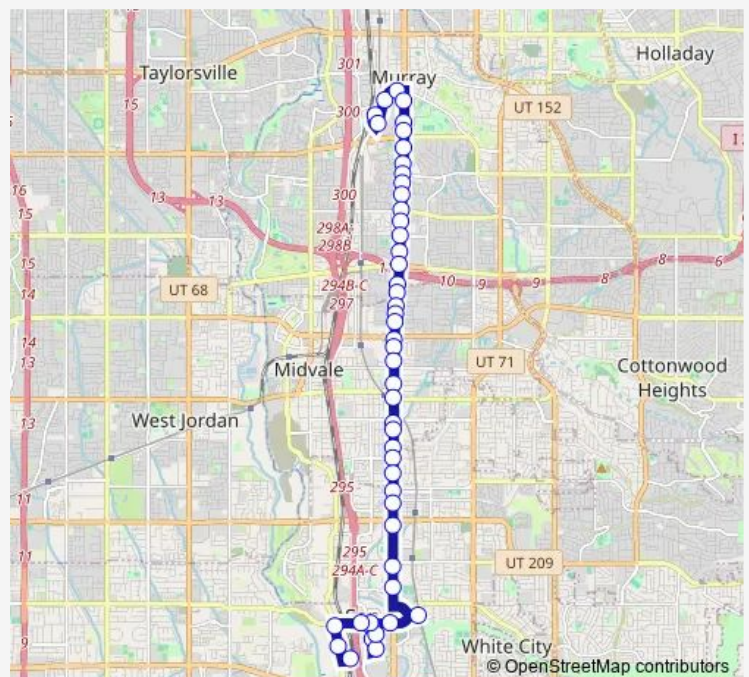

Bus 201 State Street South

[Go to website](#)

Direction

Murray Central Station (Bay G) — South Jordan Station (Bay B)

48 stops

[Open route schedule](#)

Murray Central Station (Bay G)

Cottonwood St / Woodrow St (Nb)

State St @ 6651 S

State St @ 6888 S

State St @ 6954 S

Route schedule

Murray Central Station (Bay G) — South Jordan Station (Bay B)

Monday	05:44-20:43
Tuesday	05:44-20:43
Wednesday	05:44-20:43
Thursday	05:44-20:43
Friday	05:44-20:43
Saturday	05:43-20:43
Sunday	—

Route info

Direction: Murray Central Station (Bay G)

Stops: 48

Trip Duration: 0 hour 35 min

201 — State Street South

State St @ 7052 S

State St @ 7220 S

State St @ 7302 S

Direction

South Jordan Station (Bay B) — Murray Central Station (Bay G)

45 stops

[Open route schedule](#)

South Jordan Station (Bay B)

Jordan Gateway / Ultradent Dr (Nb)

Jordan Gateway / 10000 S (Nb)

10000 S / Monroe St (Eb)