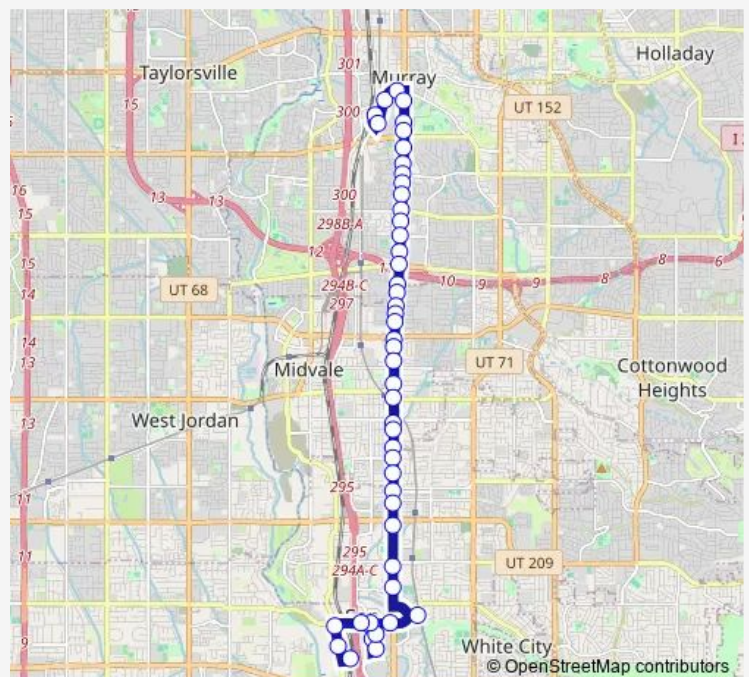

Bus 201 State Street South

[Go to website](#)

**Direction**

Murray Central Station (Bay G) — South Jordan Station (Bay B)

48 stops

[Open route schedule](#)

Murray Central Station (Bay G)

Cottonwood St / Woodrow St (Nb)

State St @ 6651 S

State St @ 6888 S

State St @ 6954 S

Route schedule

Murray Central Station (Bay G) — South Jordan Station (Bay B)

|           |             |
|-----------|-------------|
| Monday    | 05:43-20:43 |
| Tuesday   | 05:44-20:43 |
| Wednesday | 05:44-20:43 |
| Thursday  | 05:44-20:43 |
| Friday    | 05:44-20:43 |
| Saturday  | 05:43-20:43 |
| Sunday    | —           |

Route info

Direction: Murray Central Station (Bay G)

Stops: 48

Trip Duration: 0 hour 36 min

201 — State Street South

State St @ 7052 S

State St @ 7220 S

State St @ 7302 S

## Direction

South Jordan Station (Bay B) — Murray Central Station (Bay G)

45 stops

[Open route schedule](#)

South Jordan Station (Bay B)

Jordan Gateway / Ultradent Dr (Nb)

Jordan Gateway / 10000 S (Nb)

10000 S / Monroe St (Eb)