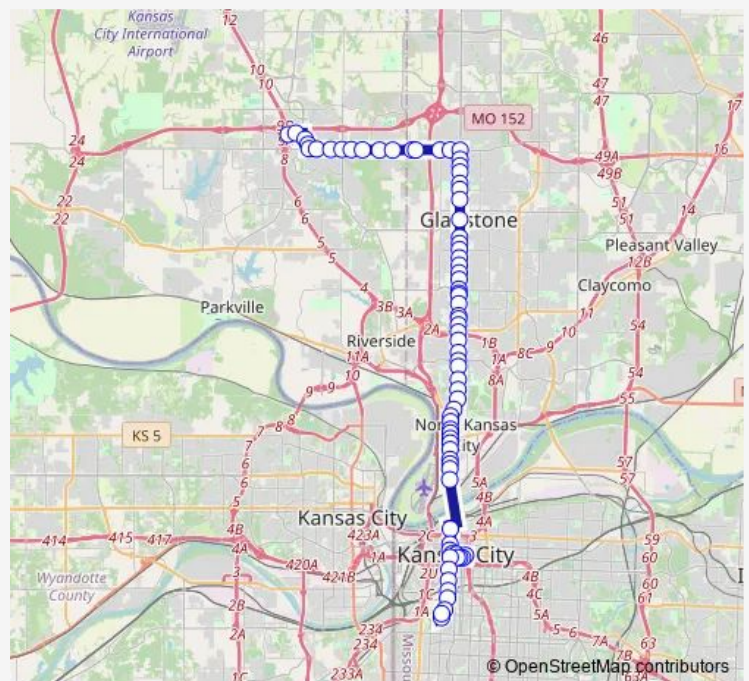

### Direction

Boardwalk Square Metrocenter — ON Main AT 27th Street Northbound Nearside

75 stops

[Open route schedule](#)

- Boardwalk Square Metrocenter
- ON N Boardwalk AT 8581 N Boardwalk AVE Eb
- ON ST Clair AT Ambassador Eb
- ON ST Clair AT 8501 ST Clair Sb
- ON Barry AT ST Clair Eb
- ON Barry RD AT Waukomis DR Eb
- ON Barry RD AT Beaman Eb
- ON Barry RD AT Green Hills Eb
- ON Barry RD AT Granby Eastbound
- ON Barry RD AT Robinhood Eastbound
- ON Barry RD AT Allenton Eb
- ON Barry RD AT Marston Eastbound
- ON Barry RD AT Hickory Eastbound
- ON Barry RD Between Mercier AND Thomas Meyer Eb
- ON Barry RD AT N Broadway Eb
- ON Barry AT Main Eb
- ON N OAK AT Barry RD Southbound
- ON N OAK AT 82nd Southbound
- ON N OAK AT 81st ST Southbound
- ON N OAK AT 79th Terr Southbound
- ON N OAK AT 77th Sb

### Route schedule

Boardwalk Square Metrocenter — ON Main AT 27th Street Northbound Nearside

Monday	04:36-23:40
Tuesday	04:36-23:40
Wednesday	04:36-23:40
Thursday	04:36-23:40
Friday	04:36-23:40
Saturday	05:00-23:16
Sunday	05:00-23:16

### Route info

Direction: Boardwalk Square Metrocenter

Stops: 75

Trip Duration: 0 hour 58 min

201 — North Oak

ON N OAK AT 76th Sb

ON N OAK AT 74th Sb

ON N OAK AT NE 70th ST Sb

## Direction

ON Main AT 27th Street Northbound Nearside — Boardwalk Square Metrocenter

78 stops

[Open route schedule](#)

ON Main AT 27th Street Northbound Nearside

ON Grand AT 26th Northbound Nearside

ON Grand Across From Crown CTR Shops NB Mb