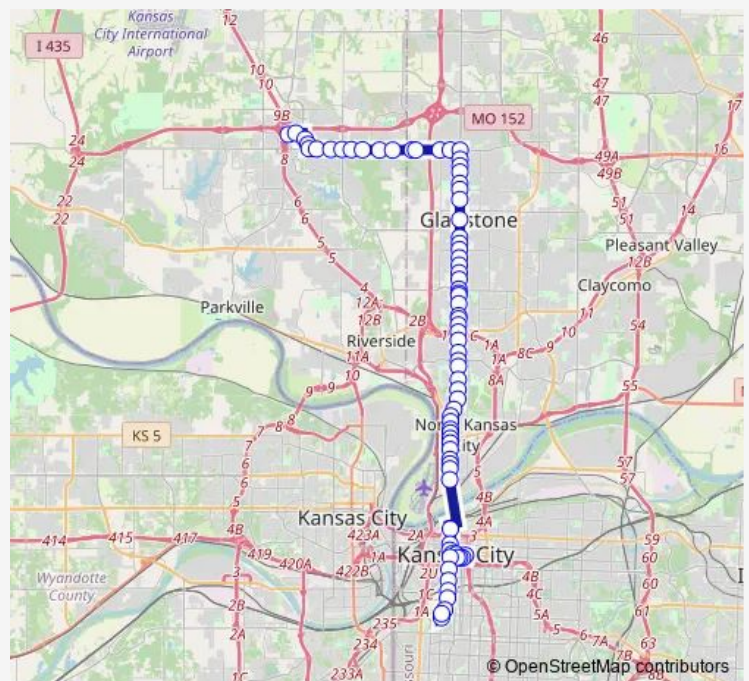

### Direction

Boardwalk Square Metrocenter — ON Main AT 27th Street Northbound Nearside

75 stops

[Open route schedule](#)

- Boardwalk Square Metrocenter
- ON N Boardwalk AT 8581 N Boardwalk AVE Eb
- ON ST Clair AT Ambassador Eb
- ON ST Clair AT 8501 ST Clair Sb
- ON Barry AT ST Clair Eb
- ON Barry RD AT Waukomis DR Eb
- ON Barry RD AT Beaman Eb
- ON Barry RD AT Green Hills Eb
- ON Barry RD AT Granby Eastbound
- ON Barry RD AT Robinhood Eastbound
- ON Barry RD AT Allenton Eb
- ON Barry RD AT Marston Eastbound
- ON Barry RD AT Hickory Eastbound
- ON Barry RD Between Mercier AND Thomas Meyer Eb
- ON Barry RD AT N Broadway Eb
- ON Barry AT Main Eb
- ON N OAK AT Barry RD Southbound
- ON N OAK AT 82nd Southbound
- ON N OAK AT 81st ST Southbound
- ON N OAK AT 79th Terr Southbound
- ON N OAK AT 77th Sb

### Route schedule

Boardwalk Square Metrocenter — ON Main AT 27th Street Northbound Nearside

Monday	04:36-23:40
Tuesday	04:36-23:40
Wednesday	04:36-23:40
Thursday	04:36-23:40
Friday	04:36-23:40
Saturday	05:00-23:16
Sunday	05:00-23:16

### Route info

Direction: Boardwalk Square Metrocenter

Stops: 75

Trip Duration: 0 hour 54 min

201 — North Oak

ON N OAK AT 76th Sb

ON N OAK AT 74th Sb

ON N OAK AT NE 70th ST Sb

## Direction

ON Main AT 27th Street Northbound Nearside — Boardwalk Square Metrocenter

78 stops

[Open route schedule](#)

ON Main AT 27th Street Northbound Nearside

ON Grand AT 26th Northbound Nearside

ON Grand Across From Crown CTR Shops NB Mb