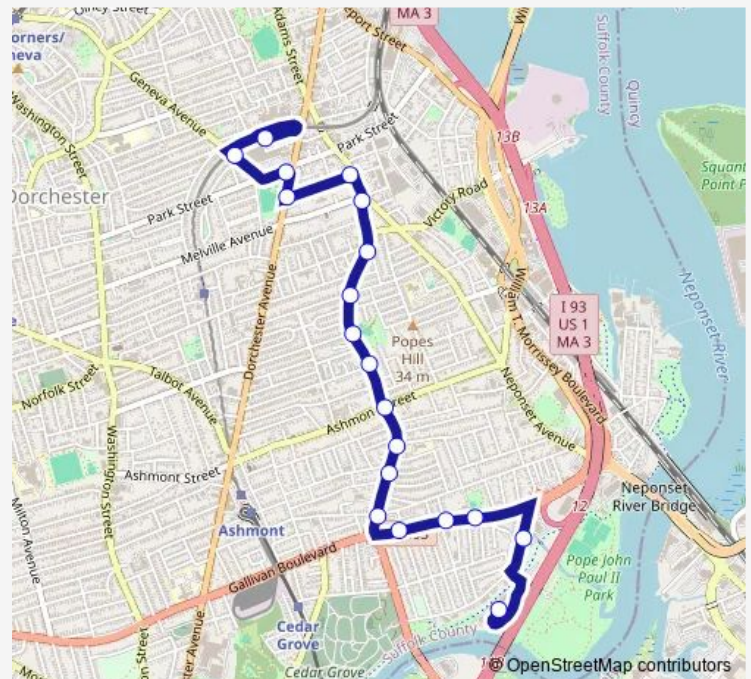

Adams St opp Lonsdale St

Adams St @ King St

Adams St @ Elmdale St

Neponset Ave @ Adams St

Gibson St @ Adams St

Dorchester Ave @ Gibson St

Park St Busway @ Dorchester Ave

Geneva Ave opp Vinson St

Fields Corner

Route schedule

Keystone Apartments — Fields Corner

Monday	05:20-00:48 ⁺¹
Tuesday	05:20-00:48 ⁺¹
Wednesday	05:20-00:48 ⁺¹
Thursday	05:20-00:48 ⁺¹
Friday	05:20-00:48 ⁺¹
Saturday	06:23-21:35
Sunday	06:45-21:45

Route info

Direction: Keystone Apartments

Stops: 19

Trip Duration: 0 hour 14 min

201 — Fields Corner Loop via Neponset Ave

Direction

Fields Corner — Keystone Apartments

14 stops

Thursday 10:14-15:13

Friday 10:14-15:13

Saturday 08:40-18:13

Sunday 09:36-17:05

Route info

Direction: Fields Corner

Stops: 11

Trip Duration: 0 hour 14 min