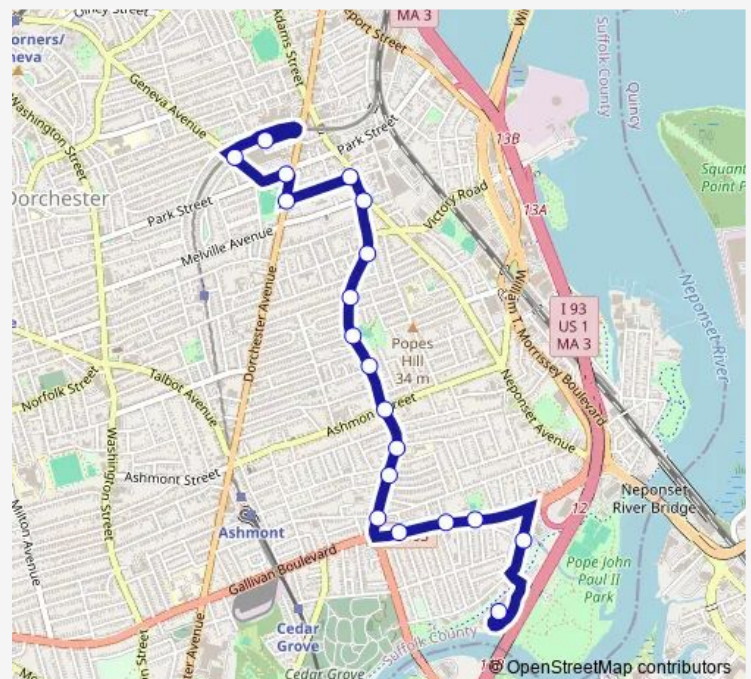

Wednesday 09:39-17:54

Thursday 09:39-17:54

Friday 09:39-17:54

Saturday —

Sunday —

Route info

Direction: Fields Corner

Stops: 14

Trip Duration: 0 hour 13 min

201 — Fields Corner Loop via Neponset Ave

Direction

Keystone Apartments — Fields Corner

19 stops

[Open route schedule](#)

Keystone Apartments

55 Hallet St opp Florian Hall

Route info

Direction: Keystone Apartments

Stops: 19

Trip Duration: 0 hour 14 min

Direction

Fields Corner — Keystone Apartments

11 stops

[Open route schedule](#)

Route info

Direction: Fields Corner

Stops: 11

Trip Duration: 0 hour 14 min

Direction

Fields Corner — Gallivan Blvd @ Ross Rd

16 stops

[Open route schedule](#)