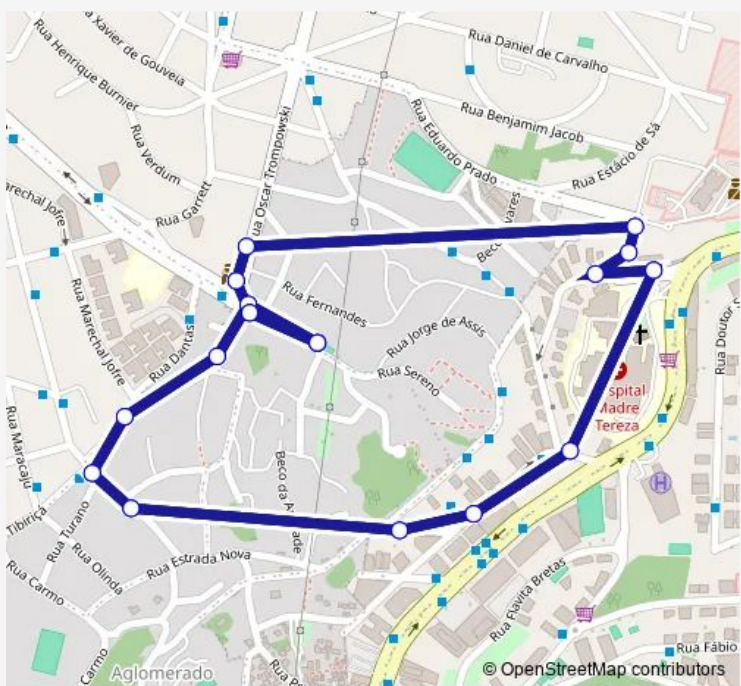

Bus 201 Morro Das Pedras (Principal)

[Go to website](#)

Direction
 Rua Sereno 2431 — Rua Sereno 2431
 17 stops
[Open route schedule](#)

- Rua Sereno 2431
- Rua Sereno 2343
- Rua Oscar Trompowsky 1564
- Rua Oscar Trompowsky 1694
- Rua Bento 20
- Rua Bento 70
- Rua Vereda Do Paraiso 37
- Rua Cachoeira De Minas 235
- Rua Cachoeira De Minas 51
- Rua Professor Baroni 46
- Rua Professor Baroni 150
- Rua Bernardino De Campos 40
- Rua Bernardino De Campos 90
- Rua Oscar Trompowsky 1366
- Rua Oscar Trompowsky 1396
- Rua Sereno 2392
- Rua Sereno 2431

Route schedule
 Rua Sereno 2431 — Rua Sereno 2431

Monday	06:17-21:40
Tuesday	06:17-21:40
Wednesday	06:17-21:40
Thursday	06:17-21:40
Friday	06:17-21:40
Saturday	06:17-21:40
Sunday	07:15-19:45

Route info
 Direction: Rua Sereno 2431
 Stops: 17
 Trip Duration: 0 hour 12 min

■ 201 — Morro Das Pedras (Principal) **BusMaps**

Direction

Rua Sereno 2431 — Rua Sereno 2431

21 stops

[Open route schedule](#)

Rua Sereno 2431

Rua Sereno 2343

Rua Oscar Trompowsky 1564

Friday 06:00-22:00

Saturday 06:00-22:00

Sunday 06:30-20:15

Route info

Direction: Rua Sereno 2431

Stops: 21

Trip Duration: 0 hour 14 min

201 Bus time schedules and route maps are available in an offline PDF at busmaps.com. Use the busmaps.com website to see live bus times, train schedule or subway schedule, and step-by-step directions for all public transit in Belo Horizonte