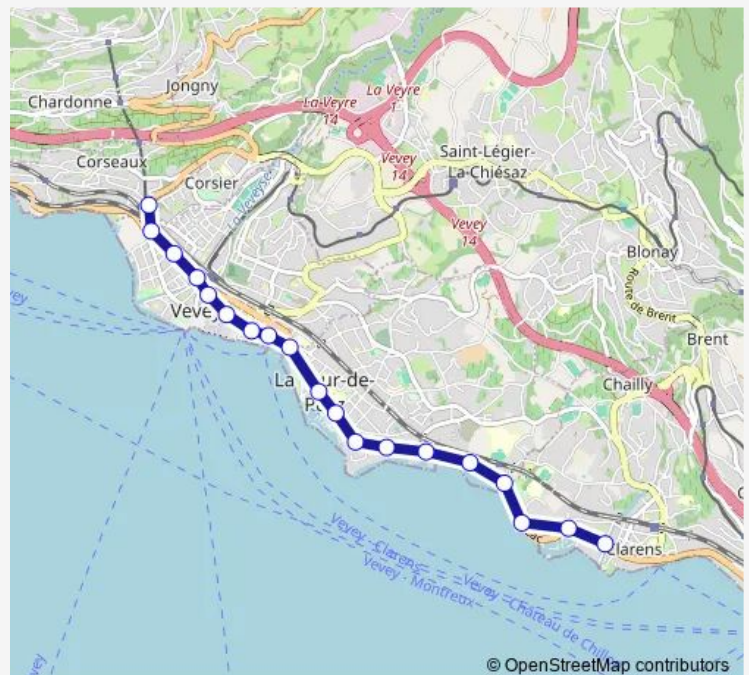

Vevey, Ste-Claire

Vevey, Cour-au-Chantre

Vevey, Ronjat

Vevey, gare

Vevey, L'Union

Vevey, Bergère

Vevey, funiculaire

### Route schedule

Clarens, dépôt Vmcv — Vevey, funiculaire

Monday 05:43-13:03

Tuesday 05:43-06:53

Wednesday 05:43-06:53

Thursday 05:43-13:03

Friday 05:43-13:03

Saturday 05:34-06:53

### Route info

Direction: Clarens, dépôt Vmcv

Stops: 19

Trip Duration: 0 hour 17 min

201 — B 201

BusMaps

## Route info

Direction: Clarens, centre

Stops: 20

Trip Duration: 0 hour 18 min

201 Bus time schedules and route maps are available in an offline PDF at busmaps.com. Use the busmaps.com website to see live bus times, train schedule or subway schedule, and step-by-step directions for all public transit in Vevey