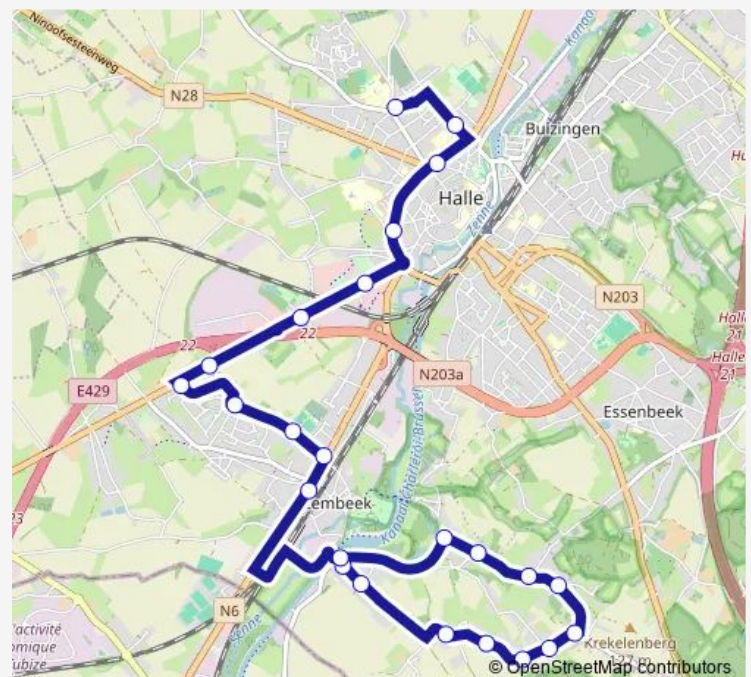

Halle Colruyt

Halle Hoogland

Halle Ziekenhuislaan

Route schedule

Lembeek Sas — Halle Don Bosco

Monday 07:30-07:32

Tuesday 07:30-07:32

Wednesday 07:30-07:32

Thursday 07:30-07:32

Friday 07:30-07:32

Saturday —

Sunday —

Route info

Direction: Lembeek Sas

Stops: 24

Trip Duration: 0 hour 45 min

201 — Lembeek - Halle Don Bosco

Halle Ninoofsepoort

Halle Atheneum

Halle Don Bosco

Direction

Lembeek Sas — Halle Don Bosco

24 stops

[Open route schedule](#)