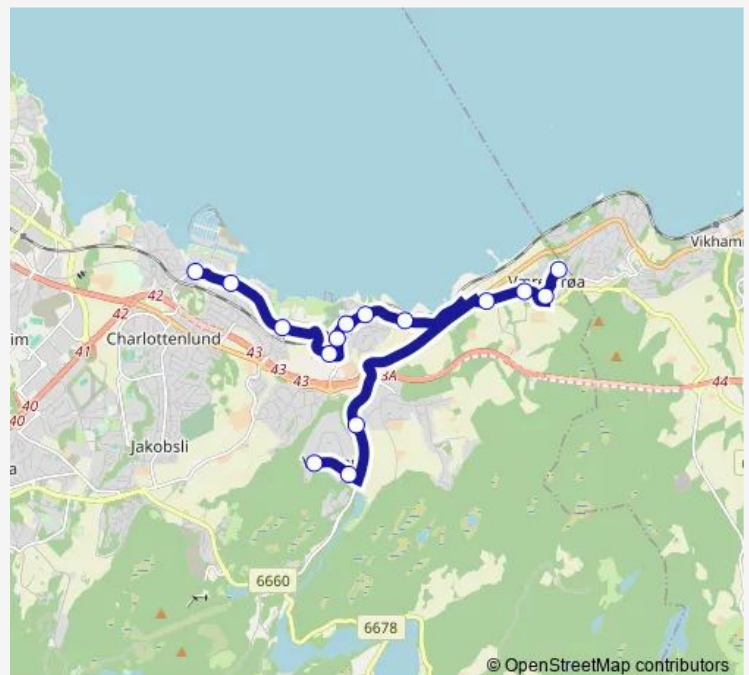

## School Bus 201 Ranheim- Være- Vikåsen/Markapl

[Go to website](#)**Direction**

Værestrøa — Markaplassen skole

8 stops

[Open route schedule](#)

Værestrøa

Væresbakken

Være østre

## Route schedule

Værestrøa — Markaplassen skole

Monday 07:52

Tuesday 07:52

Wednesday 07:52

Thursday 07:52

Friday 07:52

Saturday —

## Route info

Direction: Værestrøa

Stops: 8

Trip Duration: 0 hour 14 min

■ 201 — Ranheim- Være- Vikåsen/Markapl

**Direction**

Grilstadkleiva — Markaplassen skole

12 stops