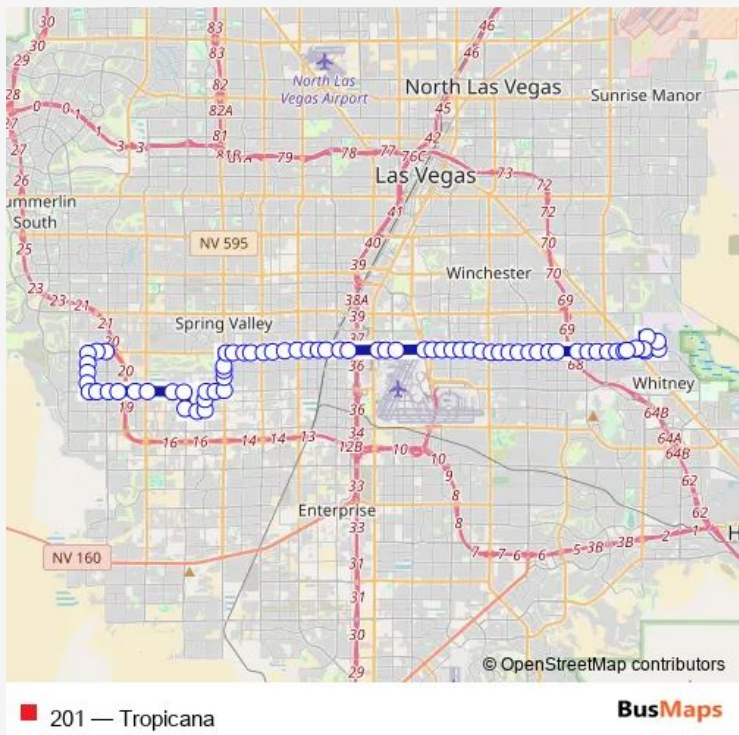

Bus 201 Tropicana

[Go to website](#)

Direction
 WB Tropicana after Andover — NB Rainbow after Tropicana
 37 stops
[Open route schedule](#)

- WB Tropicana after Andover
- WB Tropicana before Nellis
- WB Tropicana after Nellis
- WB Tropicana before Mountain Vista
- WB Tropicana after Mountain Vista
- WB Tropicana after Palm
- WB Tropicana before Sandhill
- WB Tropicana after Sandhill
- WB Tropicana after Pearl
- WB Tropicana after Pecos
- WB Tropicana before Mojave
- WB Tropicana after Mcleod
- WB Tropicana after Topaz
- WB Tropicana after Eastern
- WB Tropicana after Burnham
- WB Tropicana after Spencer
- WB Tropicana after Tamarus
- WB Tropicana after Maryland
- WB Tropicana after Wilbur
- WB Tropicana after University Ctr
- WB Tropicana after Paradise

Route schedule
 WB Tropicana after Andover — NB Rainbow after Tropicana

| | |
|-----------|-------|
| Monday | 02:40 |
| Tuesday | 02:40 |
| Wednesday | 02:40 |
| Thursday | 02:40 |
| Friday | 02:40 |
| Saturday | 02:40 |
| Sunday | 02:40 |

Route info
 Direction: WB Tropicana after Andover
 Stops: 37
 Trip Duration: 0 hour 43 min

WB Tropicana before Koval

WB Tropicana after Koval

WB Tropicana after Las Vegas

WB Tropicana after Polaris

WB Tropicana after Valley View

WB Tropicana after Torrey Pines

WB Tropicana before Rainbow

NB Rainbow after Tropicana

Direction

WB Tropicana after Fort Apache — WB Tropicana after Andover

69 stops

[Open route schedule](#)

WB Tropicana after Fort Apache