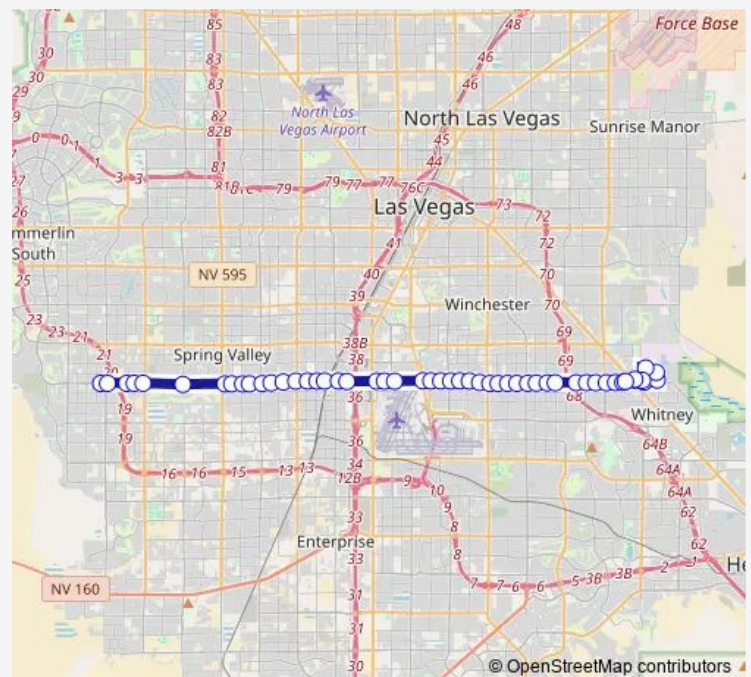

WB Tropicana after Wilbur

WB Tropicana after University Ctr

WB Tropicana after Paradise

Route schedule

WB Tropicana after Andover — NB Rainbow after Tropicana

Monday 02:40

Tuesday 02:40

Wednesday 02:40

Thursday 02:40

Friday 02:40

Saturday 02:40

Sunday 02:40

Route info

Direction: WB Tropicana after Andover

Stops: 37

Trip Duration: 0 hour 43 min

201 — Tropicana

WB Tropicana before Koval

WB Tropicana after Koval

WB Tropicana after Las Vegas

WB Tropicana after Polaris

WB Tropicana after Valley View

WB Tropicana after Wynn

WB Tropicana before Cameron

WB Tropicana after Cameron

WB Tropicana after Decatur

WB Tropicana before Lindell

WB Tropicana before Jones

WB Tropicana after Jones

WB Tropicana after Sepulveda

WB Tropicana after Torrey Pines

WB Tropicana before Rainbow