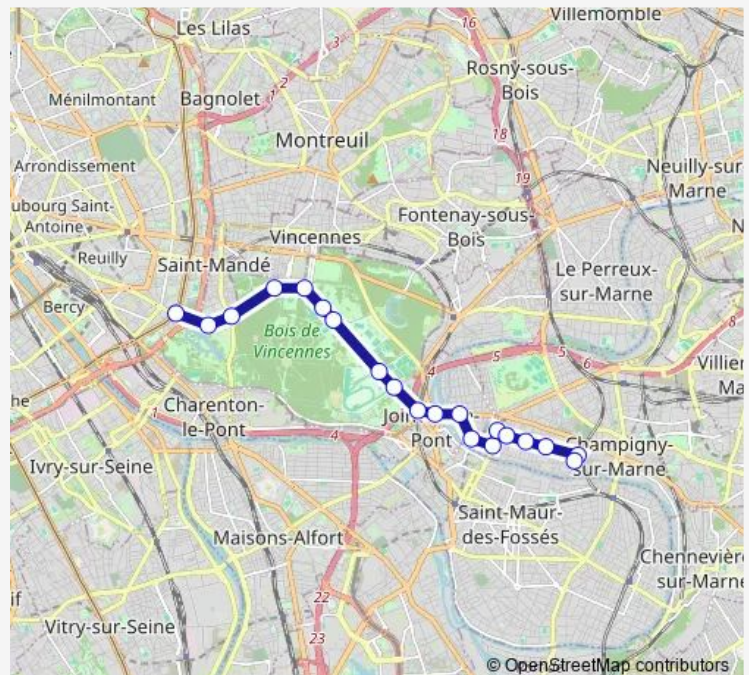

Route schedule

Porte Dorée — Champigny - Diderot - La Plage

Monday 05:00-22:30

Tuesday 05:00-22:30

Wednesday 05:00-22:30

Thursday 05:00-22:30

Friday 05:00-22:30

Saturday 06:13-22:30

Sunday 06:13-22:30

Route info

Direction: Porte Dorée

Stops: 20

Trip Duration: 0 hour 23 min

Direction

Champigny - Diderot - La Plage — Porte Dorée

18 stops