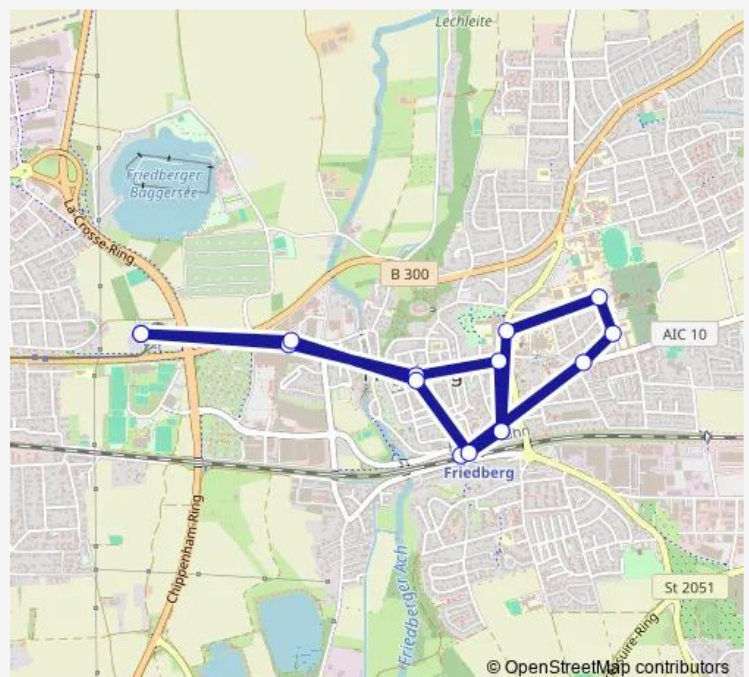

Friedberg, Marienplatz

Friedberg, Unterm Berg

Friedberg, West P+R

### Route schedule

Friedberg, West P+R — Friedberg, West P+R

Monday 04:54-20:05

Tuesday 04:54-20:05

Wednesday 04:54-20:05

Thursday 04:54-20:05

Friday 04:54-20:05

Saturday 05:52-21:07

Sunday 07:52-20:36

### Route info

Direction: Friedberg, West P+R

Stops: 15

Trip Duration: 0 hour 27 min

201 Bus time schedules and route maps are available in an offline PDF at [busmaps.com](https://busmaps.com). Use the [busmaps.com](https://busmaps.com) website to see live bus times, train schedule or subway schedule, and step-by-step directions for all public transit in Friedberg