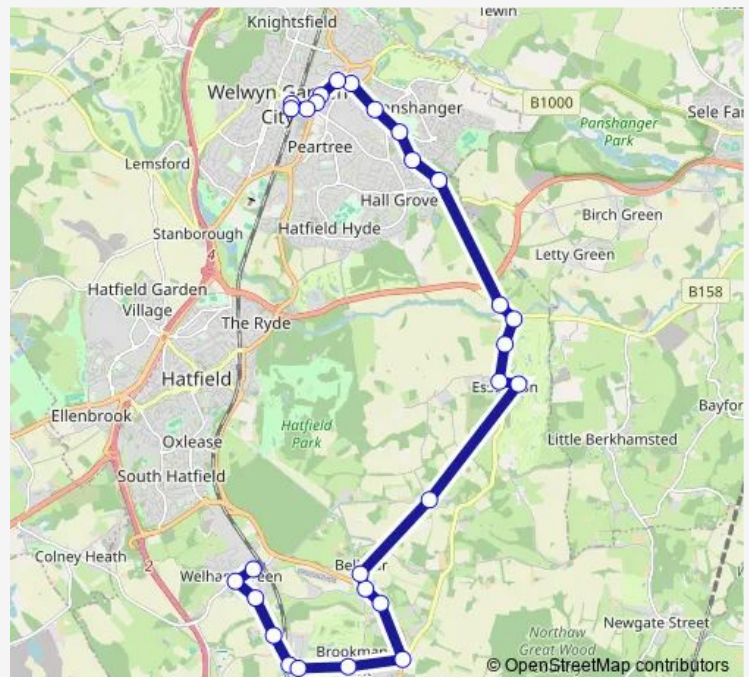

Sylvan Way

Morrisons

Watchmead

Route schedule

Welham Green Railway Station — Bus Station

Monday —

Tuesday 09:23

Wednesday —

Thursday —

Friday 09:23

Saturday —

Sunday —

Route info

Direction: Welham Green Railway Station

Stops: 28

Trip Duration: 0 hour 41 min

Direction

Bus Station — Welham Green Railway Station

31 stops

[Open route schedule](#)

Bus Station

Waitrose

Broadwater Road

Aldi

12:45

Saturday

—

Sunday

—

Route info

Direction: Bus Station

Stops: 31