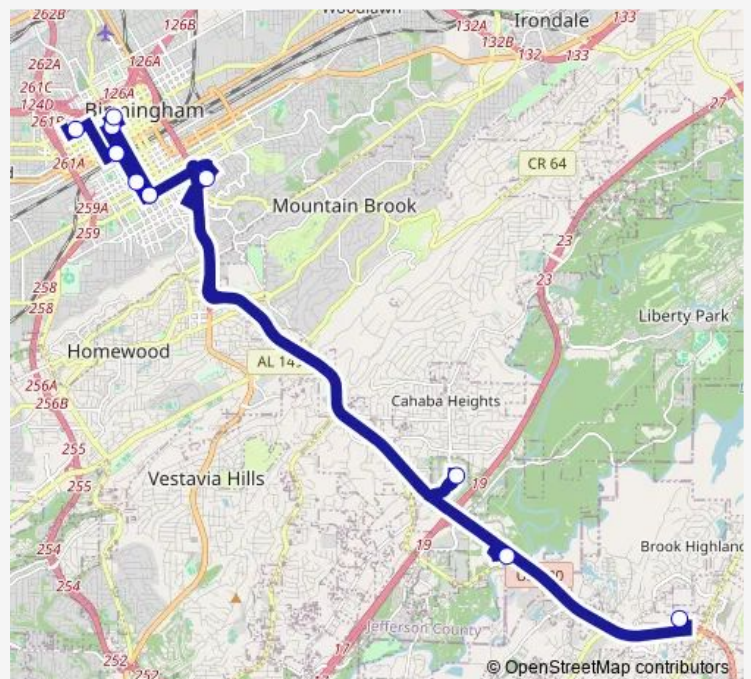

5th Ave N & 19th St N

6th Ave & 20th St N

University Blvd & 19th St S

10th Ave S & 27th Pl S

Summit Shopping Center

Grandview Hospital

Hwy 280 Walmart

University Blvd & 19th St S

Friday 14:45-18:23

Saturday 07:05-17:45

Sunday —

Route info

Direction: 7th Ave & 14th St N

Stops: 12

Trip Duration: 1 hour 40 min

■ 201 — Commuter

Direction

Central Station — 7th Ave & 14th St N

11 stops

[Open route schedule](#)

Central Station

University Blvd & 19th St S

Grandview Hospital

Hwy 280 Walmart

Summit Shopping Center

St Vincent's Hospital

University Blvd & 19th St S

6th Ave & 18th St

5th Ave N & 19th St N

6th Ave & 20th St N

7th Ave & 14th St N

Route schedule