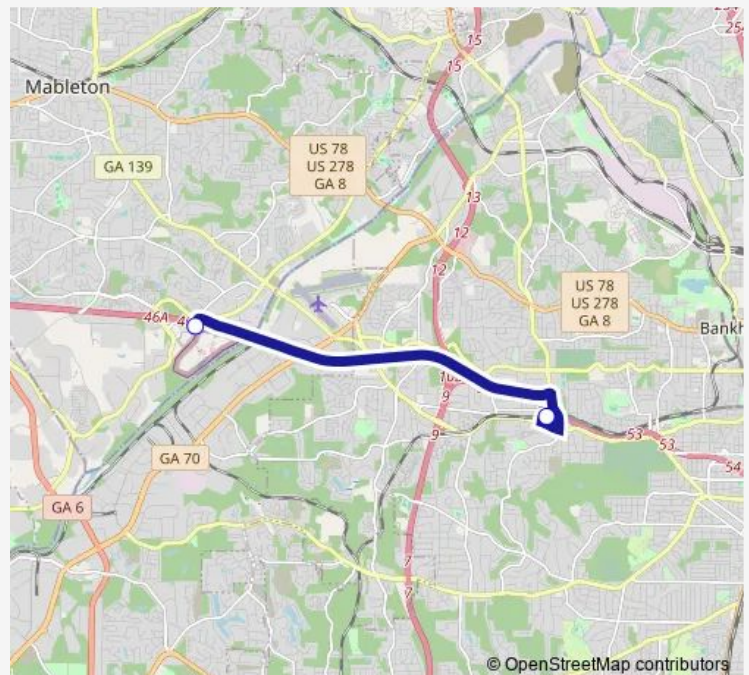

Bus 201 Six Flags Over Georgia

[Go to website](#)

Direction

SIX FLAGS PKWY @ SERVICE RD — Hamilton E Holmes Station - Outside Loop

2 stops

[Open route schedule](#)

SIX FLAGS PKWY @ SERVICE RD

Hamilton E Holmes Station - Outside Loop

Route schedule

SIX FLAGS PKWY @ SERVICE RD — Hamilton E Holmes Station - Outside Loop

Monday	08:15-02:05 ⁺¹
Tuesday	08:15-02:05 ⁺¹
Wednesday	08:15-02:05 ⁺¹
Thursday	08:15-02:05 ⁺¹
Friday	08:15-02:05 ⁺¹
Saturday	08:15-02:05 ⁺¹
Sunday	08:15-02:05 ⁺¹

Route info

Direction: SIX FLAGS PKWY @ SERVICE RD

Stops: 2

Trip Duration: 0 hour 10 min

Direction

Hamilton E Holmes Station - Outside Loop — SIX FLAGS
PKWY @ SERVICE RD

2 stops

[Open route schedule](#)

Route info

Direction: Hamilton E Holmes Station - Outside Loop

Stops: 2

Trip Duration: 0 hour 12 min

201 Bus time schedules and route maps are available in an offline PDF at busmaps.com. Use the busmaps.com website to see live bus times, train schedule or subway schedule, and step-by-step directions for all public transit in Atlanta