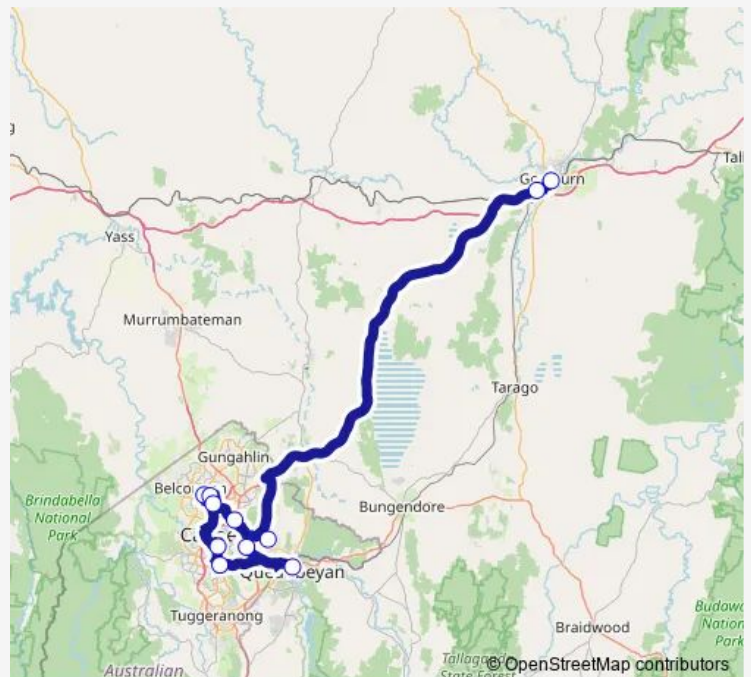

Regional Coach Service 784 Canberra to Goulburn

[Go to website](#)

**Direction**

Canberra Station, Coach Stop — Goulburn Station, Coach Stop

11 stops

[Open route schedule](#)

- Canberra Station, Coach Stop
- Queanbeyan Interchange, Stand 4
- Yamba Dr Opp Canberra Hospital
- John James Hospital, Strickland Cr
- Belconnen Interchange, Platform 1
- Bimbimbie St After Corinda St
- North Canberra Hospital, Haydon Dr
- Alinga St After Marcus Clarke St
- Canberra Airport, Terminal Av
- Goulburn Big Merino, Lockyer St
- Goulburn Station, Coach Stop

**Route schedule**

Canberra Station, Coach Stop — Goulburn Station, Coach Stop

Monday	15:50
Tuesday	15:50
Wednesday	15:50
Thursday	15:50
Friday	15:50
Saturday	—
Sunday	—

**Route info**

Direction: Canberra Station, Coach Stop

Stops: 11

Trip Duration: 3 hour 10 min

784 — Canberra to Goulburn

784 Regional Coach Service time schedules and route maps are available in an offline PDF at [busmaps.com](https://busmaps.com). Use the [busmaps.com](https://busmaps.com) website to see live bus times, train schedule or subway schedule, and step-by-step directions for all public transit in Canberra

The schedule is provided in the local timezone. Times with "(+1)" indicate departures on the next day.

PDF file created on 2025-02-26

2024 BusMaps.com - All Rights Reserved