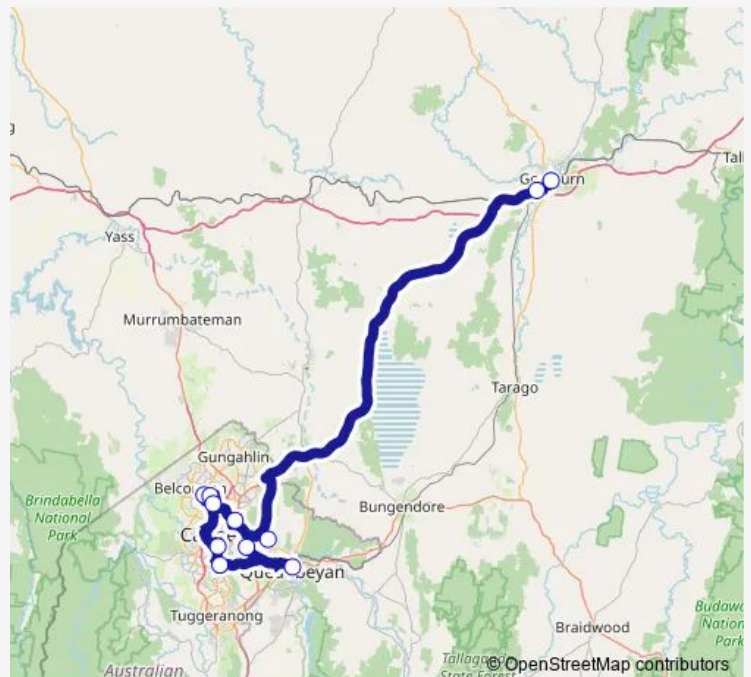

Regional Coach Service 784 Canberra to Goulburn

[Go to website](#)

**Direction**

Canberra Station, Coach Stop — Goulburn Station, Coach Stop

11 stops

[Open route schedule](#)

- Canberra Station, Coach Stop
- Queanbeyan Interchange, Stand 4
- Yamba Dr Opp Canberra Hospital
- John James Hospital, Strickland Cr
- Belconnen Interchange, Platform 1
- Bimbimbie St After Corinda St
- North Canberra Hospital, Haydon Dr
- Alinga St After Marcus Clarke St
- Canberra Airport, Terminal Av
- Goulburn Big Merino, Lockyer St
- Goulburn Station, Coach Stop

Route schedule

Canberra Station, Coach Stop — Goulburn Station, Coach Stop

Monday	15:50
Tuesday	15:50
Wednesday	15:50
Thursday	15:50
Friday	15:50
Saturday	—
Sunday	—

Route info

Direction: Canberra Station, Coach Stop

Stops: 11

Trip Duration: 3 hour 10 min

784 — Canberra to Goulburn

784 Regional Coach Service time schedules and route maps are available in an offline PDF at [busmaps.com](https://busmaps.com). Use the [busmaps.com](https://busmaps.com) website to see live bus times, train schedule or subway schedule, and step-by-step directions for all public transit in Canberra

The schedule is provided in the local timezone. Times with "(+1)" indicate departures on the next day.

PDF file created on 2025-01-16

2024 BusMaps.com - All Rights Reserved