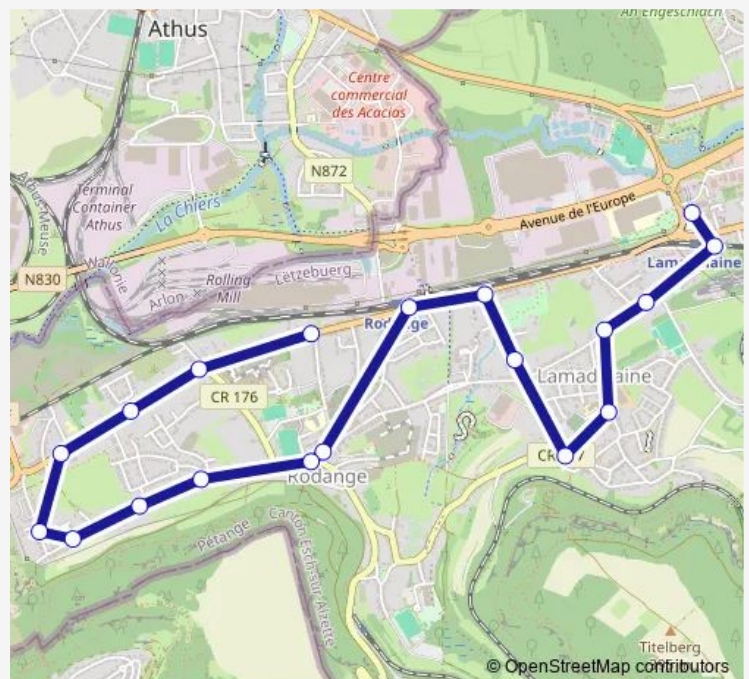

Rodange, Croix St. Pierre

Rodange, Siole

Rodange, Fontaine d'Olière

Rodange, Fonderie

Rodange, Cité à la Wissi

Rodange, Schlackenmillen Wissi

Rodange, Gendarmerie

### Route schedule

LMA Centre de Lamadelaine Quai 5 — Rodange, Gendarmerie

Monday	14:53
Tuesday	14:53
Wednesday	14:53
Thursday	14:53
Friday	14:53
Saturday	—
Sunday	—

### Route info

Direction: LMA Centre de Lamadelaine Quai 5

Stops: 19

Trip Duration: 0 hour 14 min

784

784 Bus time schedules and route maps are available in an offline PDF at [busmaps.com](https://busmaps.com). Use the [busmaps.com](https://busmaps.com) website to see live bus times, train schedule or subway schedule, and step-by-step directions for all public transit in Petange