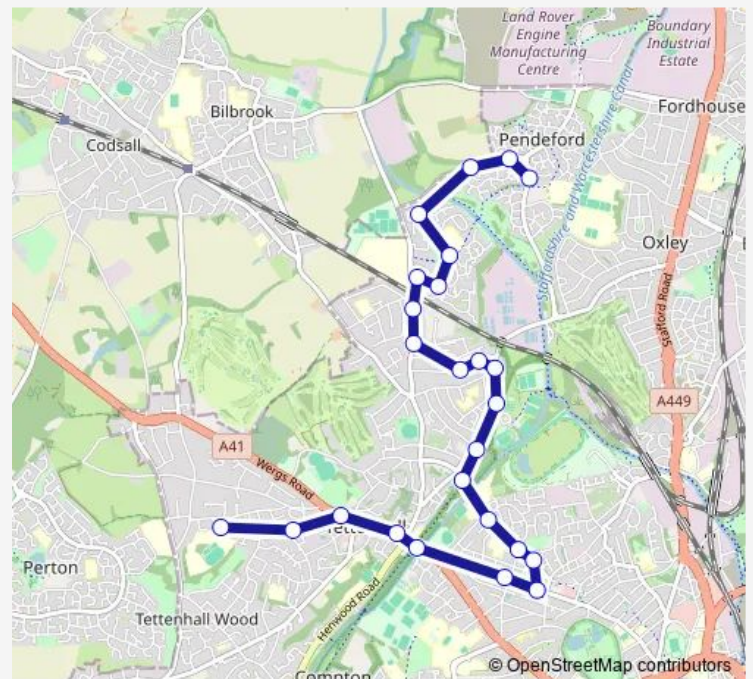

Thursday 08:01

Friday 08:01

Saturday —

Sunday —

Route info

Direction: Whitburn Close

Stops: 25

Trip Duration: 0 hour 34 min

[Open route schedule](#)

Kings Comp School

Wrottesley Rd

Regis Rd

Old Hill

New Rd

New Hampton Rd West

Court Road