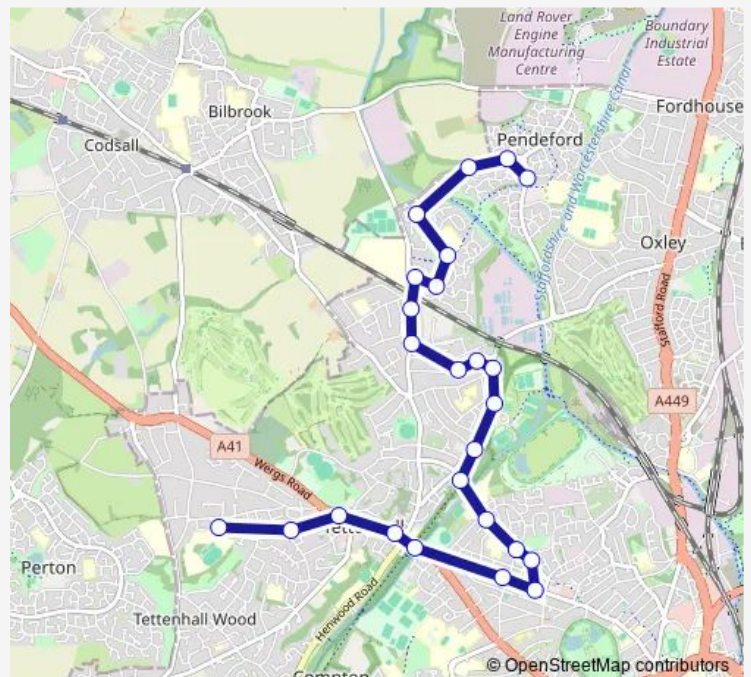

Thursday 08:01

Friday 08:01

Saturday —

Sunday —

Route info

Direction: Whitburn Close

Stops: 25

Trip Duration: 0 hour 34 min

[Open route schedule](#)

Kings Comp School

Wrottesley Rd

Regis Rd

Old Hill

New Rd

New Hampton Rd West

Court Road