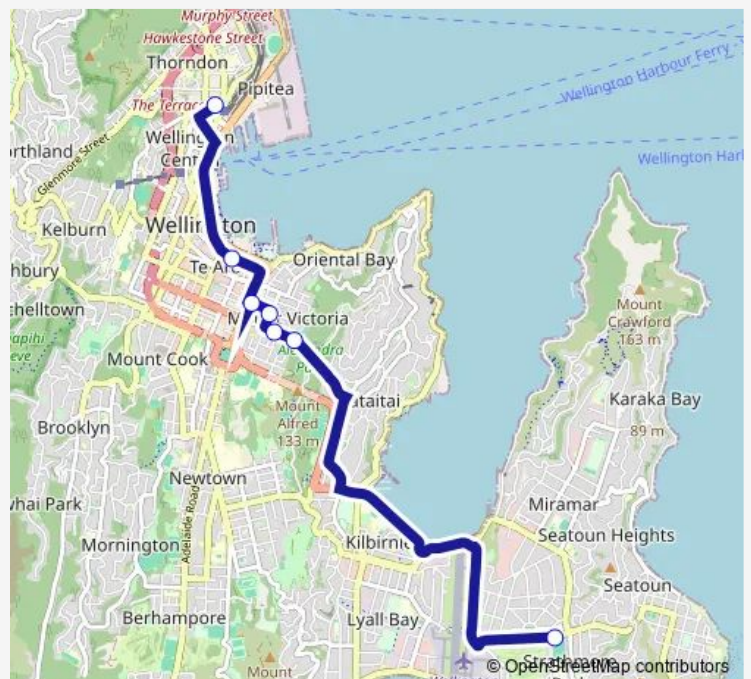

### Direction

Broadway at Monorgan Road — Wellington Station - Stop E

7 stops

[Open route schedule](#)

Broadway at Monorgan Road

Pirie Street (near 106)

Pirie Street at Porritt Avenue (near 66)

Brougham Street at Elizabeth Street

Elizabeth Street at Kent Terrace

Wakefield Street (near 234)

Wellington Station - Stop E

### Route schedule

Broadway at Monorgan Road — Wellington Station - Stop E

Monday 15:40

Tuesday 15:40

Wednesday 15:40

Thursday 15:40

Friday 15:40

Saturday —

### Route info

Direction: Broadway at Monorgan Road

Stops: 7

Trip Duration: 0 hour 39 min