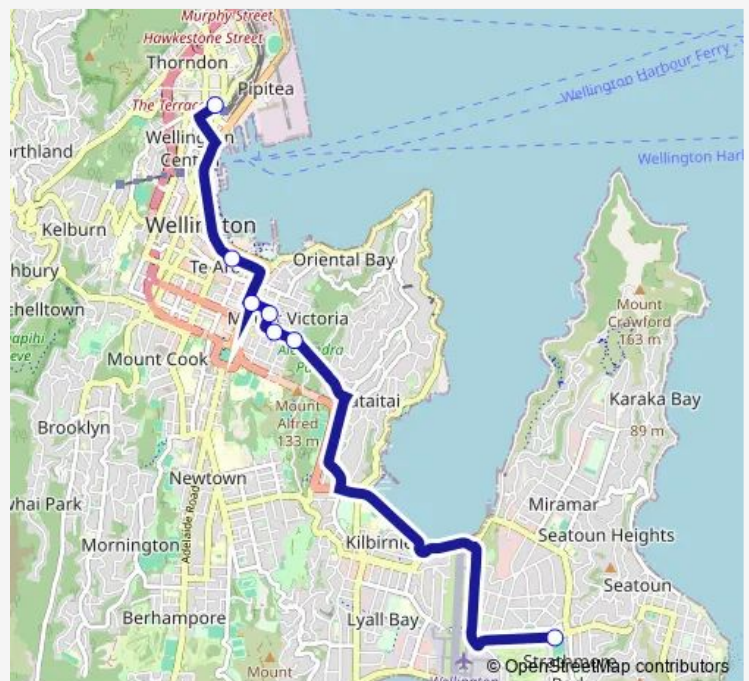

### Direction

Broadway at Monorgan Road — Wellington Station - Stop E

7 stops

[Open route schedule](#)

Broadway at Monorgan Road

Pirie Street (near 106)

Pirie Street at Porritt Avenue (near 66)

Brougham Street at Elizabeth Street

Elizabeth Street at Kent Terrace

Wakefield Street (near 234)

Wellington Station - Stop E

### Route schedule

Broadway at Monorgan Road — Wellington Station - Stop E

Monday 15:40

Tuesday 15:40

Wednesday 15:40

Thursday 15:40

Friday 15:40

Saturday —

### Route info

Direction: Broadway at Monorgan Road

Stops: 7

Trip Duration: 0 hour 39 min