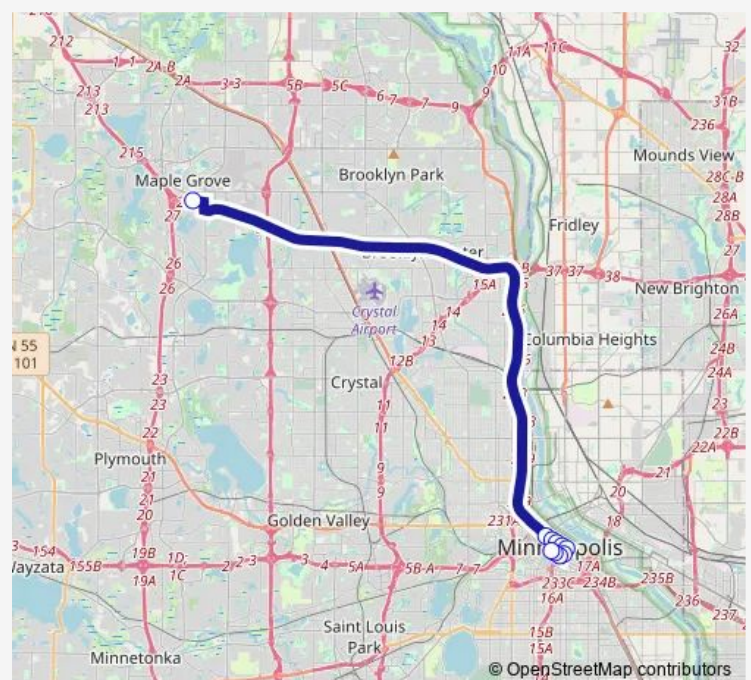

### Direction

Ramp A/7th St Transit Center — Maple Grove P&R & Transit Station

12 stops

[Open route schedule](#)

Ramp A/7th St Transit Center

8th St S & Marquette Ave / 2nd Ave S

8th St & 3rd/4th Ave Station

Maple Grove P&R & Transit Station

### Route schedule

Ramp A/7th St Transit Center — Maple Grove P&R & Transit Station

Monday 15:31-17:30

Tuesday 15:31-17:30

Wednesday 15:31-17:30

Thursday 15:31-17:30

Friday 15:31-17:30

Saturday —

### Route info

Direction: Ramp A/7th St Transit Center

Stops: 12

Trip Duration: 0 hour 34 min

**Direction**

Maple Grove P&amp;R &amp; Transit Station — 7th St S &amp; 3rd Ave / 2nd Ave S

10 stops

[Open route schedule](#)