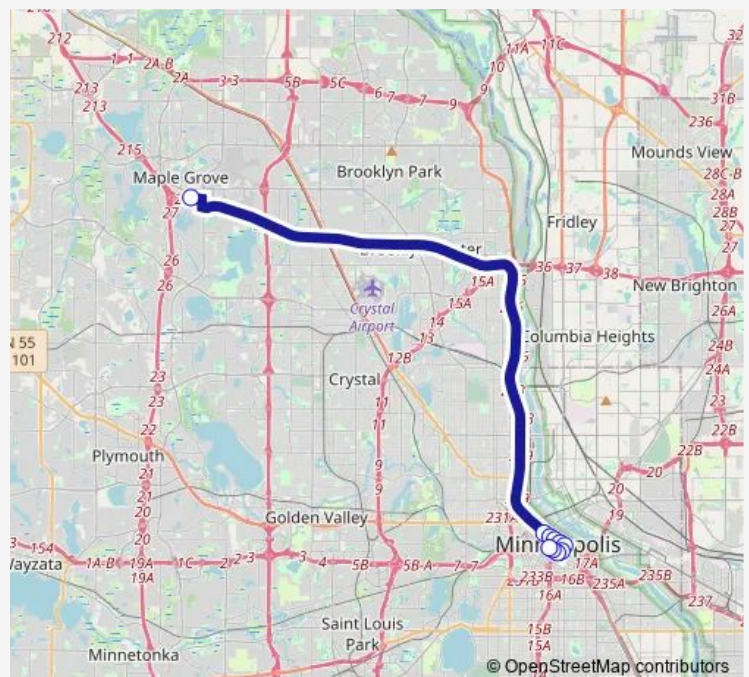

Bus 784

[Go to website](#)

Direction

Ramp A/7th St Transit Center — Maple Grove P&R & Transit Station

12 stops

[Open route schedule](#)

Ramp A/7th St Transit Center

8th St S & Marquette Ave / 2nd Ave S

8th St & 3rd/4th Ave Station

8th St S & 5th Ave S

Park Av & 7th St S

Park Ave & 5th St S

3rd St S & Portland Av

3rd St S & 4th Ave S

3rd St S & 2nd Ave S

3rd St S & Marquette Ave S

3rd St S & Hennepin Ave

Maple Grove P&R & Transit Station

Route schedule

Ramp A/7th St Transit Center — Maple Grove P&R & Transit Station

Monday	15:31-17:30
Tuesday	15:31-17:30
Wednesday	15:31-17:30
Thursday	15:31-17:30
Friday	15:31-17:30
Saturday	—
Sunday	—

Route info

Direction: Ramp A/7th St Transit Center

Stops: 12

Trip Duration: 0 hour 34 min

Direction

Maple Grove P&R & Transit Station — 7th St S & 3rd Ave / 2nd Ave S

10 stops

[Open route schedule](#)