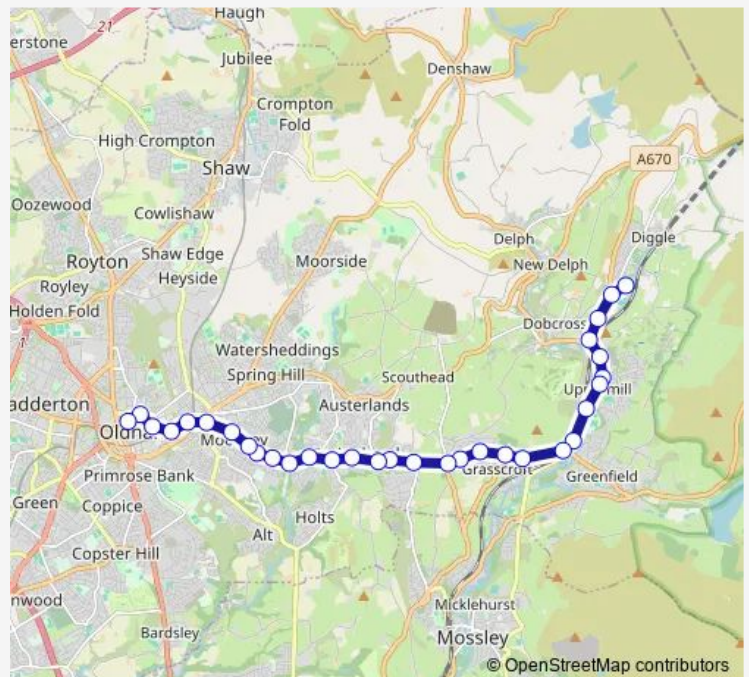

Ashbrook Road

Walkers Lane

Cooper Street

Brooklands Parade

Coverhill Road

Lydgate

Beechfield

Lovers Lane

Brookway

Farrars Arms

Greenfield Station

Route schedule

Oldham Mumps Interchange — Saddleworth School

Monday 07:45

Tuesday 07:45

Wednesday 07:45

Thursday 07:45

Friday 07:45

Saturday —

Sunday —

Route info

Direction: Oldham Mumps Interchange

Stops: 28

Trip Duration: 0 hour 29 min

Stops: 32

Trip Duration: 0 hour 34 min

Balfour Street

Glodwick Road

Oldham Mumps Interchange

The Link Centre

St Mary's Way

Market