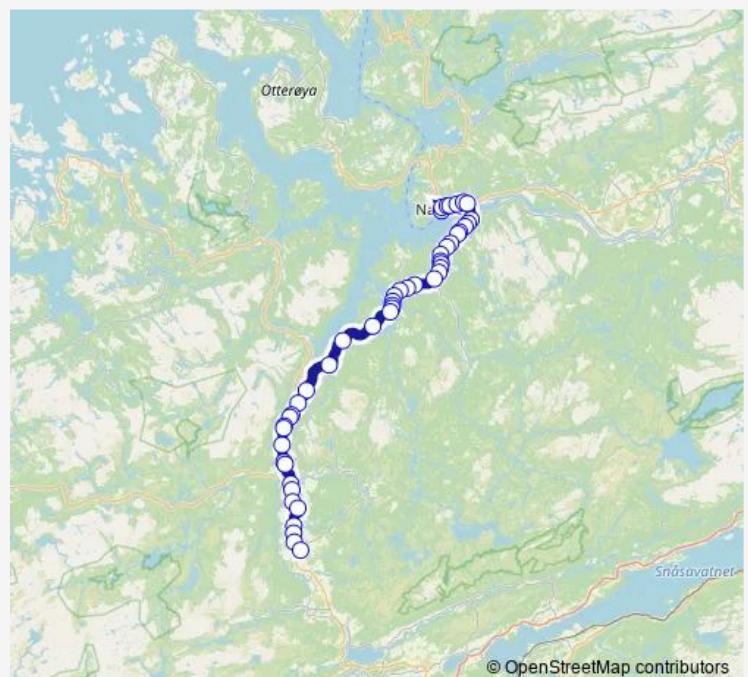

Regional Bus Service 784 Namsos - Bangsund - Namdalseid

[Go to website](#)

Direction

Korsen — Namsos skystasjon

42 stops

[Open route schedule](#)

Korsen

Holstadsve

Bjørg

Bjørgan

Fallet

Berre

Fossli vegdele

Årgård

Langøra

Lingen

Lonmoen

Sjøåsen

Rødhammer

Gryta

Reitan

Fjær

Strømbrua

Bogna bru søndre

Bogna bru nordre

Bangsund skole

Gravgården

Route schedule

Korsen — Namsos skystasjon

Monday	14:35
Tuesday	14:35
Wednesday	14:35
Thursday	14:35
Friday	14:35
Saturday	—
Sunday	—

Route info

Direction: Korsen

Stops: 42

Trip Duration: 0 hour 52 min

■ 784 — Namsos - Bangsund - Namdalseid

BusMaps