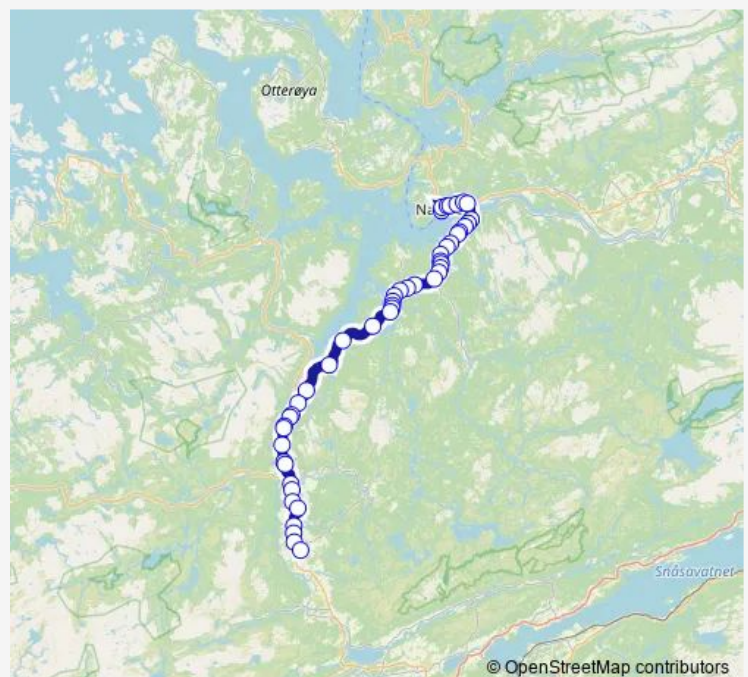

Regional Bus Service 784 Namsos - Bangsund - Namdalseid

[Go to website](#)

Direction

Korsen — Namsos skystasjon

42 stops

[Open route schedule](#)

Korsen

Holstadsve

Bjørg

Bjørgan

Fallet

Berre

Fossli vegdele

Årgård

Langøra

Lingen

Lonmoen

Sjøåsen

Rødhammer

Gryta

Reitan

Fjær

Strømbrua

Bogna bru søndre

Bogna bru nordre

Bangsund skole

Gravgården

Route schedule

Korsen — Namsos skystasjon

Monday	14:35
Tuesday	14:35
Wednesday	14:35
Thursday	14:35
Friday	14:35
Saturday	—
Sunday	—

Route info

Direction: Korsen

Stops: 42

Trip Duration: 0 hour 52 min

■ 784 — Namsos - Bangsund - Namdalseid

BusMaps