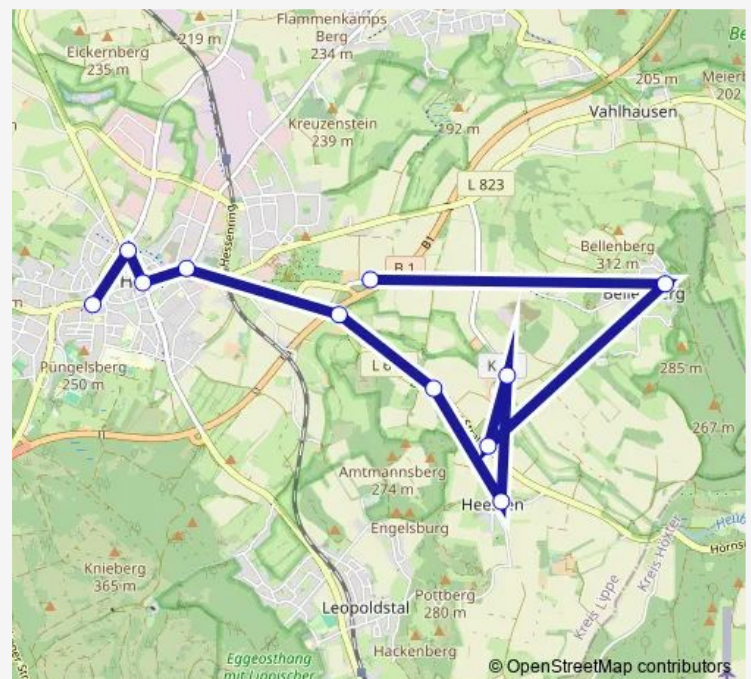

H-BM-Bellenberg, Bellenbgr Str

H-BM-Bellenberg, Ort

HBM-Heesten, Große Laue

H-BM-Heesten, Niederheesten

H-BM-Heesten, Post

H-BM-Heesten, Niedermühle

H-BM-Heesten, Stuckenmühle

Route schedule

H-BM-Horn, Mittelstraße — H-BM-Heesten, Stuckenmühle

Monday 08:10-18:10

Tuesday 08:10-18:10

Wednesday 08:10-18:10

Thursday 08:10-18:10

Friday 08:10-18:10

Saturday 10:10-18:10

Sunday 14:10-18:10

Route info

Direction: H-BM-Horn, Mittelstraße

Stops: 11

Trip Duration: 0 hour 17 min

Direction

H-BM-Bellenberg, Bellenbgr Str — H-BM-Horn, Mittelstraße

11 stops

[Open route schedule](#)

Thursday 08:16-18:16

Friday 08:16-18:16

Saturday 07:16-18:16

Sunday 14:16-18:16

Route info

Direction: H-BM-Bellenberg, Bellenbgr Str

Stops: 11

Trip Duration: 0 hour 18 min