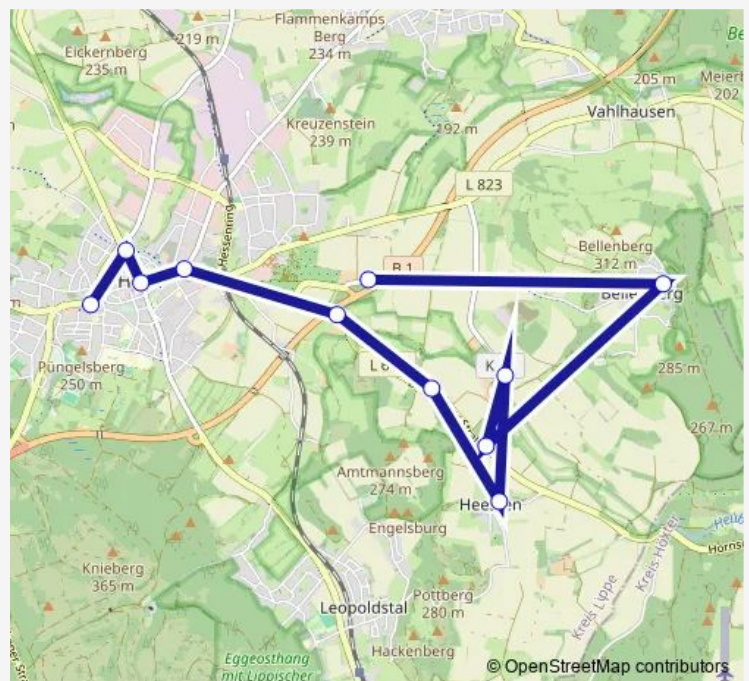

H-BM-Bellenberg, Bellenbgr Str

H-BM-Bellenberg, Ort

HBM-Heesten, Große Laue

H-BM-Heesten, Niederheesten

H-BM-Heesten, Post

H-BM-Heesten, Niedermühle

H-BM-Heesten, Stuckenmühle

Route schedule

H-BM-Horn, Mittelstraße — H-BM-Heesten, Stuckenmühle

Monday 08:10-18:10

Tuesday 08:10-18:10

Wednesday 08:10-18:10

Thursday 08:10-18:10

Friday 08:10-18:10

Saturday 10:10-18:10

Sunday 14:10-18:10

Route info

Direction: H-BM-Horn, Mittelstraße

Stops: 11

Trip Duration: 0 hour 17 min

Direction

H-BM-Bellenberg, Bellenbgr Str — H-BM-Horn, Mittelstraße

11 stops

[Open route schedule](#)

Thursday 08:16-18:16

Friday 08:16-18:16

Saturday 07:16-18:16

Sunday 14:16-18:16

Route info

Direction: H-BM-Bellenberg, Bellenbgr Str

Stops: 11

Trip Duration: 0 hour 18 min