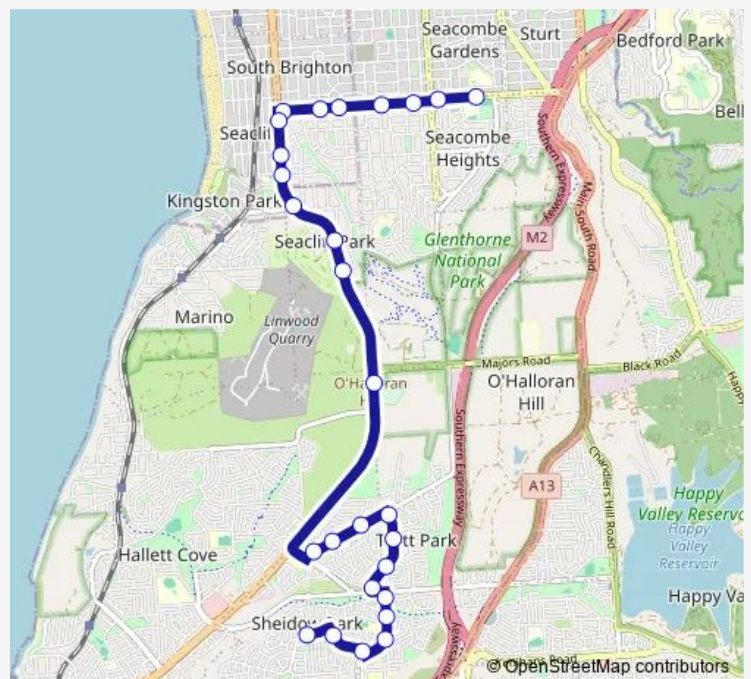

Stop 44 Ocean Blvd - West side

Stop 43 Ocean Blvd - South West side

Stop 43A Scholefield Rd - South side

Stop 44 Sherlock Rd - South East side

Stop 46 Newland Ave - West side

Stop 45 Newland Ave - West side

**Route schedule**

Stop 60 Edward Beck Dr - North side — Stop 33 Seacombe Rd - North side

Monday 07:46-07:48

Tuesday 07:46-07:48

Wednesday 07:46-07:48

Thursday 07:46-07:48

Friday 07:46-07:48

Saturday —

Sunday —

**Route info**

Direction: Stop 60 Edward Beck Dr - North side

Stops: 34

Trip Duration: 0 hour 30 min

784 — Seaview High School to Sheidow Park

Stop 44 Sherlock Rd - North West side

Stop 43A Scholefield Rd - North side

## Route info

Direction: Zone B Seaview High School

Stops: 27

Trip Duration: 0 hour 28 min

Stop 58 Great Eastern Ave - West side

Stop 59 Great Eastern Ave - South West side

Stop 60 Edward Beck Dr - South side