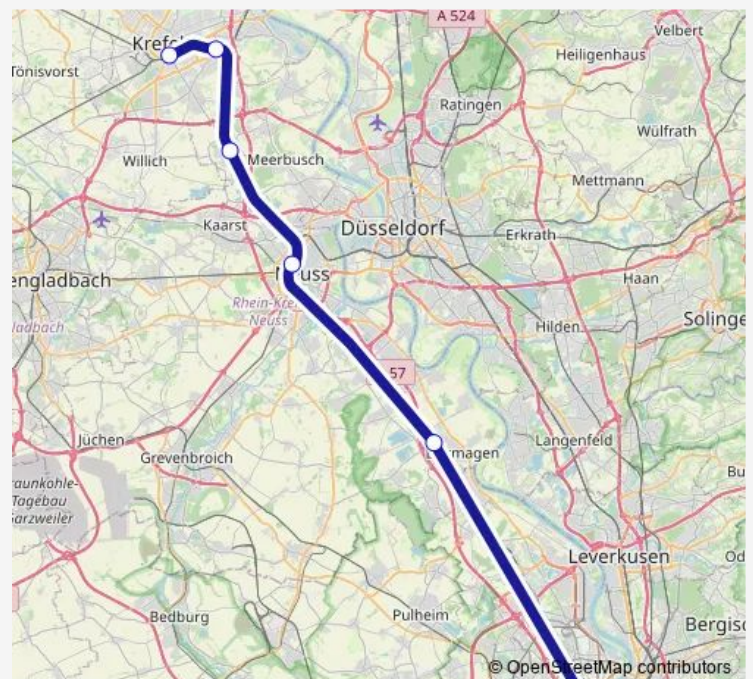

Krefeld Oppum Bf

Krefeld Hbf

### Route schedule

Köln Breslauer Platz/Hbf — Krefeld Hbf

Monday 20:50-23:50

Tuesday 20:50-23:50

Wednesday 20:50-23:50

Thursday 20:35-23:50

Friday 21:50-23:50

Saturday 00:50-23:50

### Route info

Direction: Köln Breslauer Platz/Hbf

Stops: 6

Trip Duration: 1 hour 45 min

## Route info

Direction: Krefeld Hbf

Stops: 6

Trip Duration: 1 hour 45 min