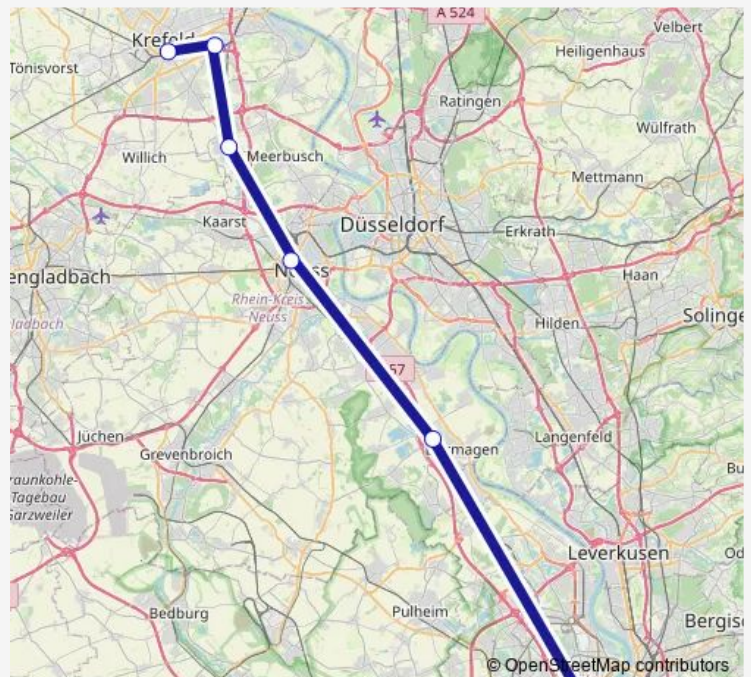

Direction

Köln Breslauer Platz/Hbf — Krefeld Hbf

6 stops

[Open route schedule](#)

Köln Breslauer Platz/Hbf

Dormagen Bf

Neuss Hbf

Meerbusch Osterath Bf

Friday 21:50-23:50

Saturday 00:50-23:50

Sunday 00:50-23:50

Route info

Direction: Köln Breslauer Platz/Hbf

Stops: 6

Trip Duration: 1 hour 45 min

Direction

Krefeld Hbf — Köln Breslauer Platz/Hbf

6 stops

[Open route schedule](#)

Krefeld Hbf

Krefeld Oppum Bf

Meerbusch Osterath Bf

Neuss Hbf

Dormagen Bf

Monday	—
Tuesday	—
Wednesday	—
Thursday	—
Friday	—
Saturday	10:40-23:40
Sunday	05:40-23:40

Route info

Direction: Krefeld Hbf

Stops: 6

Trip Duration: 1 hour 45 min

Direction

undefined — undefined

0 stops