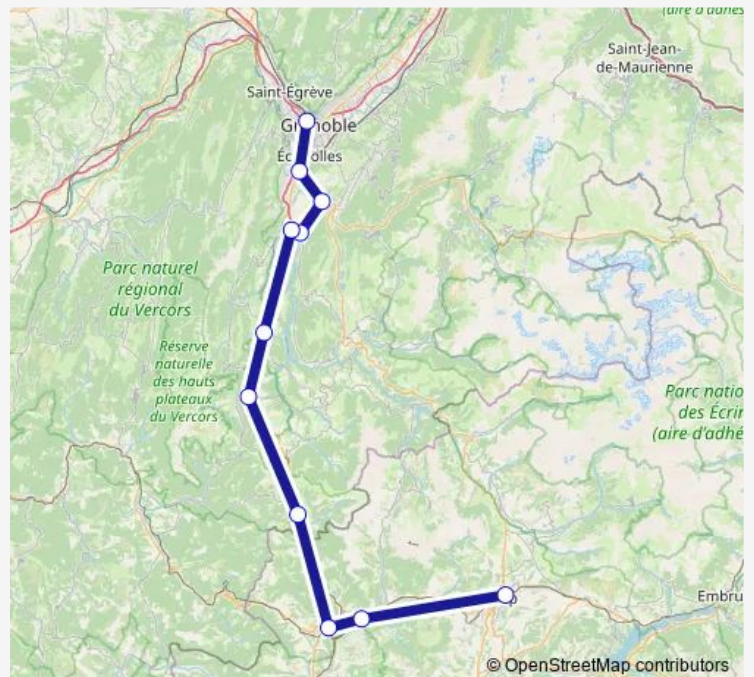

Gap

Route schedule

Grenoble — Gap

| | |
|-----------|-------------|
| Monday | 08:09-16:07 |
| Tuesday | 08:09-16:07 |
| Wednesday | 08:09-16:07 |
| Thursday | 08:09-16:07 |
| Friday | — |
| Saturday | — |
| Sunday | 08:09-16:07 |

Route info

Direction: Grenoble

Stops: 11

Trip Duration: 2 hour 32 min

■ P24

BusMaps

Direction

Gap — Grenoble

Stops: 11

Trip Duration: 2 hour 30 min

Direction

Gap — Grenoble

11 stops

[Open route schedule](#)

Gap

Veynes-Devoluy

Saturday 07:09-18:57

Sunday 07:09-18:57

Route info

Direction: Gap

Stops: 11

Trip Duration: 2 hour 30 min

Direction

Grenoble — Gap