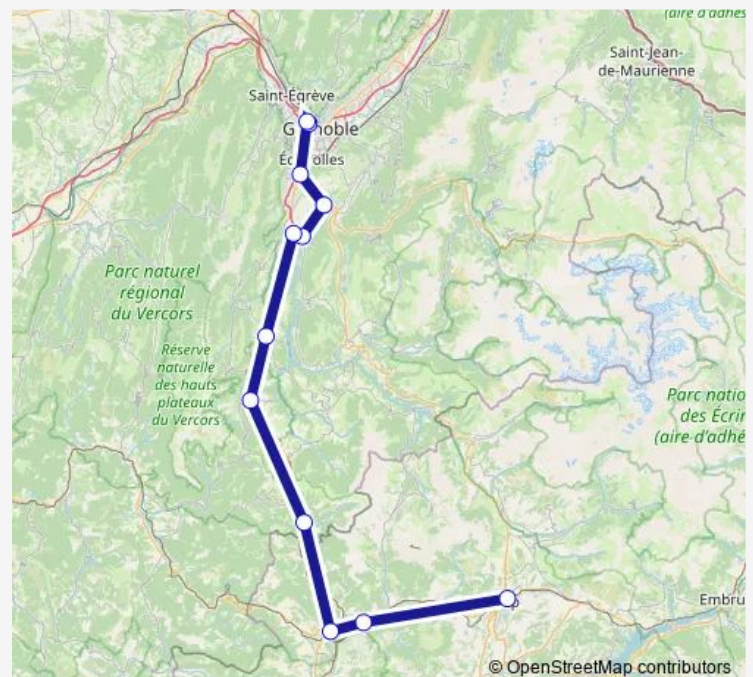

Veynes-Devoluy

Gap

Route schedule

Grenoble-Gare-Routière — Gap

Monday 13:23

Tuesday 13:23

Wednesday —

Thursday 13:23

Friday 13:23

Saturday 13:23

Sunday 13:23

Route info

Direction: Grenoble-Gare-Routière

Stops: 12

Trip Duration: 2 hour 50 min

■ P24

Gap — Grenoble Europole

7 stops

[Open route schedule](#)

Gap

Veynes-Devoluy

Aspres-sur-Buech

Lus-la-Croix-Haute RD 1075

Clelles-Mens

Monestier-de-Clermont

Grenoble Europole

Route schedule

Gap — Grenoble Europole

Monday	07:09
Tuesday	—
Wednesday	—
Thursday	—
Friday	—
Saturday	—
Sunday	—

Route info

Direction: Gap

Stops: 7