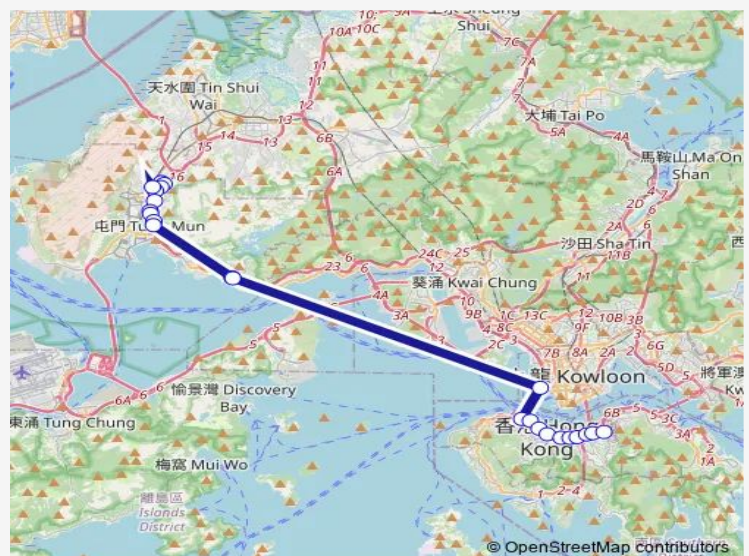

Monday 17:50-18:10

Tuesday 17:50-18:10

Wednesday 17:50-18:10

Thursday 17:50-18:10

Friday 17:50-18:10

Saturday —

Sunday —

Route info

Direction: [Ctb] Hong Kong Central Library, Causeway Road[[Kmb+Ctb] Hong Kong Central Library/
Hong Kong Central Library, Causeway Road[[Kmb] Hong Kong Central Library

Stops: 24

Trip Duration: 1 hour 24 min