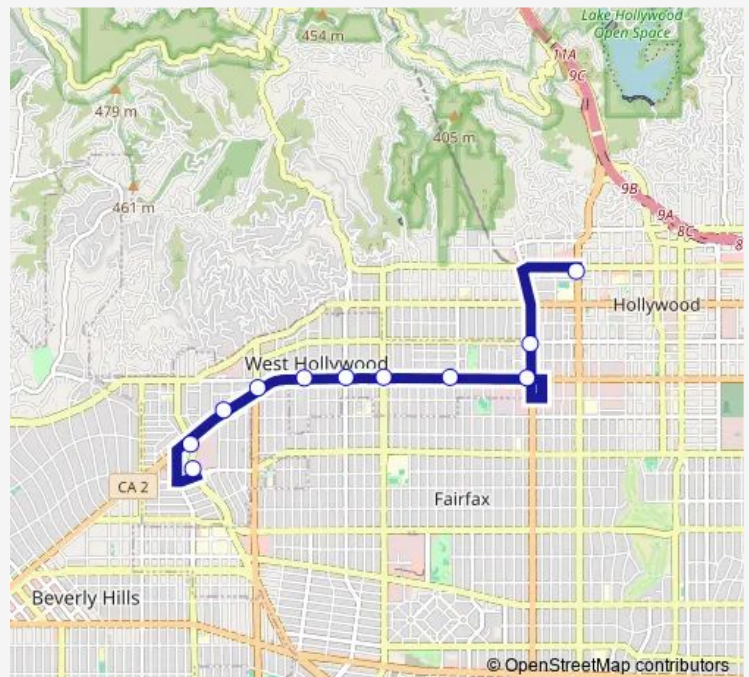

Direction

Library — Hollywood/Highland

12 stops

[Open route schedule](#)

- Library
- Santa Monica/San Vicente
- Santa Monica/Westbourne
- Santa Monica/La Cienega
- Santa Monica/Sweetzer
- Santa Monica/Crescent Heights
- Santa Monica/Fairfax
- Santa Monica/Sierra Bonita
- Santa Monica/Fuller
- Santa Monica/La Brea
- La Brea/Fountain
- Hollywood/Highland

Route schedule

Library — Hollywood/Highland

Monday	07:00-19:33
Tuesday	07:00-19:33
Wednesday	07:00-19:33
Thursday	07:00-19:33
Friday	07:00-19:33
Saturday	17:25-19:33
Sunday	—

Route info

Direction: Library

Stops: 12

Trip Duration: 0 hour 25 min

Direction

Hollywood/Highland — Library

11 stops

[Open route schedule](#)

Hollywood/Highland

La Brea/Fountain

Santa Monica/La Brea

Santa Monica/Gardner

Santa Monica/Fairfax

Santa Monica/Crescent Heights

Santa Monica/Sweetzer

Santa Monica/La Cienega

Santa Monica/Westbourne

San Vicente/Santa Monica