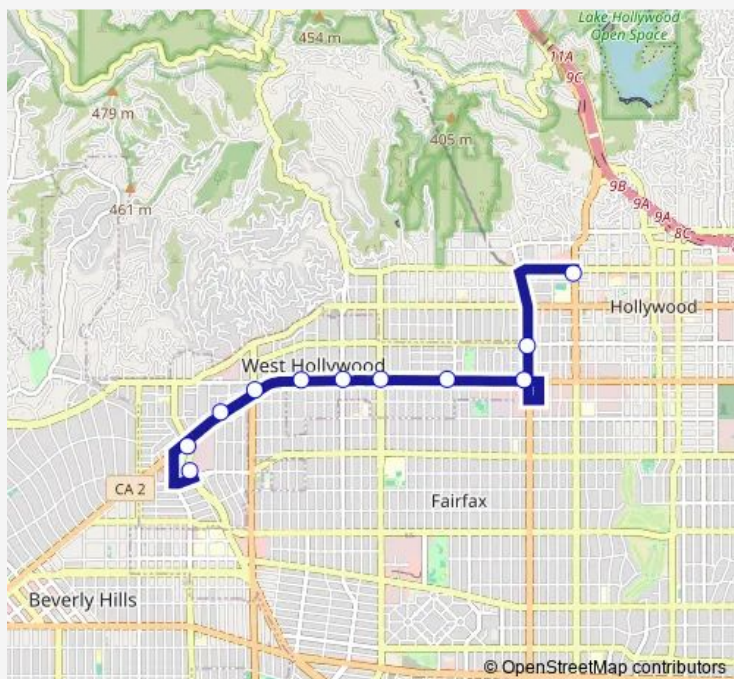

### Direction

Library — Hollywood/Highland

12 stops

[Open route schedule](#)

- Library
- Santa Monica/San Vicente
- Santa Monica/Westbourne
- Santa Monica/La Cienega
- Santa Monica/Sweetzer
- Santa Monica/Crescent Heights
- Santa Monica/Fairfax
- Santa Monica/Sierra Bonita
- Santa Monica/Fuller
- Santa Monica/La Brea
- La Brea/Fountain
- Hollywood/Highland

### Route schedule

Library — Hollywood/Highland

Monday	07:00-19:33
Tuesday	07:00-19:33
Wednesday	07:00-19:33
Thursday	07:00-19:33
Friday	07:00-19:33
Saturday	17:25-19:33
Sunday	—

### Route info

Direction: Library

Stops: 12

Trip Duration: 0 hour 33 min

**Direction**

Hollywood/Highland — Library

11 stops

[Open route schedule](#)

Hollywood/Highland

La Brea/Fountain

Santa Monica/La Brea

Santa Monica/Gardner

Santa Monica/Fairfax

Santa Monica/Crescent Heights

Santa Monica/Sweetzer

Santa Monica/La Cienega