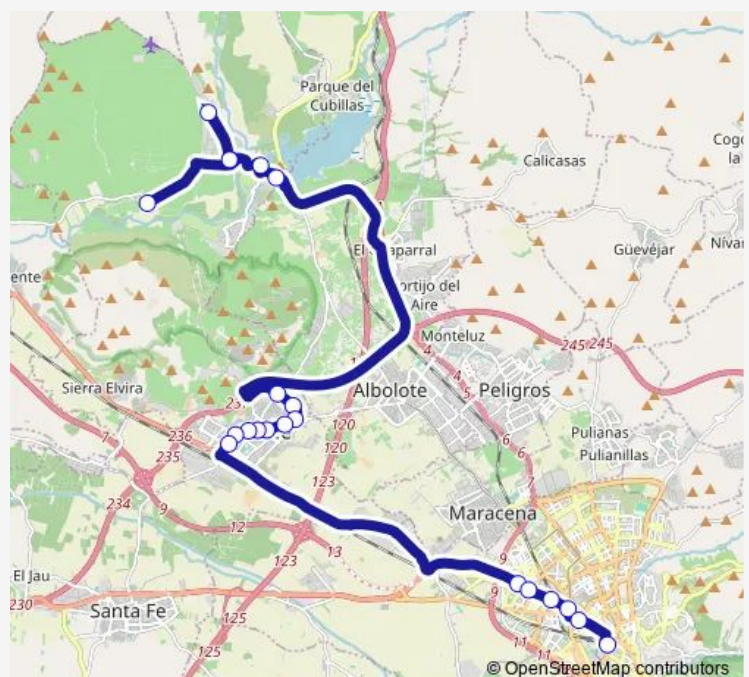

Route schedule

Rector Marín Ocete — Caparacena

Monday	08:00-21:30
Tuesday	08:00-21:30
Wednesday	08:00-21:30
Thursday	08:00-21:30
Friday	08:00-21:30
Saturday	—
Sunday	—

Route info

Direction: Rector Marín Ocete

Stops: 17

Trip Duration: 1 hour 0 min

Direction

Caparacena — Rector Marín Ocete

21 stops

[Open route schedule](#)

Caparacena

Urb. Los Cortijos 1

Avda. De Andalucía 1 V

Avda. Del Sur V

Rector Marín Ocete

Route schedule

Caparacena — Rector Marín Ocete

Monday 07:00-16:30

Tuesday 07:00-16:30

Wednesday 07:00-16:30

Thursday 07:00-16:30

Friday 07:00-16:30

Saturday —

Sunday —

Route info

Direction: Caparacena

Stops: 21

Trip Duration: 1 hour 0 min