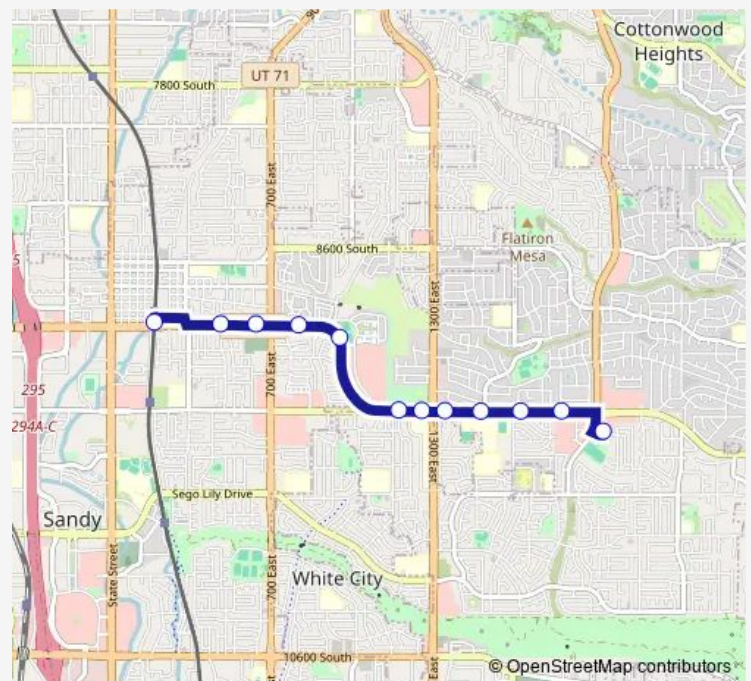

Highland Dr @ 9265 S

Falcon Wy @ 2038 E

Falcon Way @ 2156 E

Route schedule

Historic Sandy Station (Bay D) — Highland Dr / 9400 S P+R (Bay D)

Monday —

Tuesday —

Wednesday —

Thursday —

Friday —

Saturday 06:32-19:32

Sunday —

Route info

Direction: Historic Sandy Station (Bay D)

Stops: 29

Trip Duration: 0 hour 25 min

Highland Dr / 9400 S P+R (Bay D)

Direction

Historic Sandy Station (Bay D) — Highland Dr / 9400 S P+R (Bay D)

26 stops

[Open route schedule](#)

Historic Sandy Station (Bay D)

9000 S @ 384 E

9000 S @ 492 E

Tuesday 06:01-20:01

Wednesday 06:01-20:01

Thursday 06:01-20:01

Friday 06:01-20:01

Saturday —

Sunday —

Route info

Direction: Historic Sandy Station (Bay D)