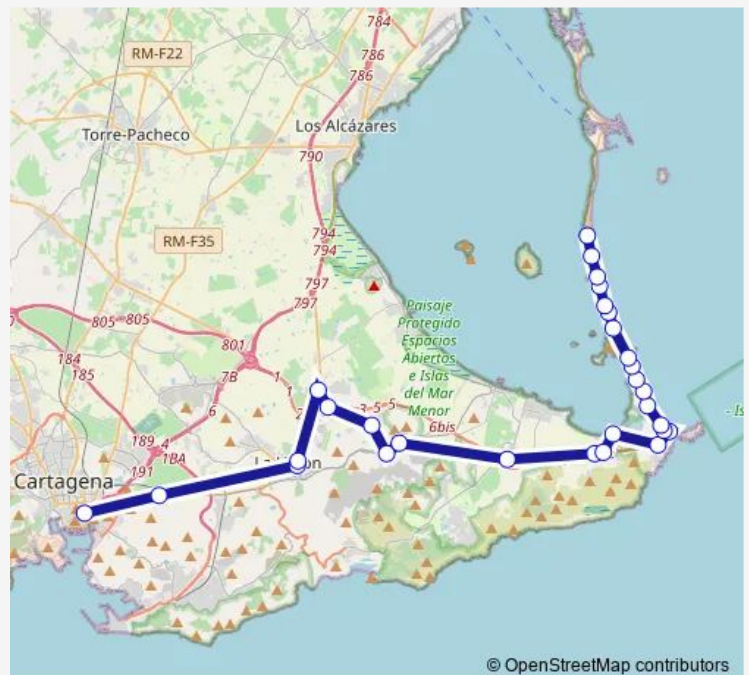

Saturday 06:00-22:15

Sunday 06:00-22:15

Route info

Direction: Cartagena

Stops: 29

Trip Duration: 1 hour 0 min

© OpenStreetMap contributors

La Manga (Hotel Galua) -Cart

Zoco -Cart

Cent.Medico Costa Calida -Cart

Eurovossa -Cart

Manga Beach -Cart

La Piramide -Cart

Doblemar-Casino -Cart

La Manga (Pedruchillo) -Cart

ALSA - L20i Puebl Bus time schedules and route maps are available in an offline PDF at busmaps.com. Use the busmaps.com website to see live bus times, train schedule or subway schedule, and step-by-step directions for all public transit in La Manga del Mar Menor