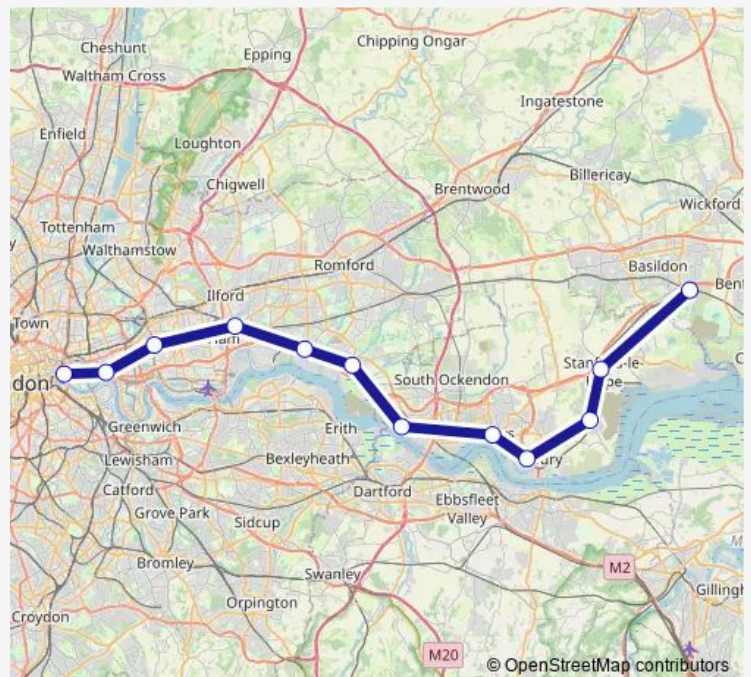

Rail Cc:Pse->Fst CC train service from PSE to Fst

[Go to website](#)

Direction

Pitsea — London Fenchurch Street

12 stops

[Open route schedule](#)

- Pitsea
- Stanford-le-Hope
- East Tilbury
- Tilbury Town
- Grays
- Purfleet
- Rainham (London)
- Dagenham Dock
- Barking
- West Ham
- Limehouse
- London Fenchurch Street

Route schedule

Pitsea — London Fenchurch Street

| | |
|-----------|-------------|
| Monday | 05:48-19:25 |
| Tuesday | 05:48-19:25 |
| Wednesday | 05:48-19:25 |
| Thursday | 05:48-19:25 |
| Friday | 05:48-19:25 |
| Saturday | — |
| Sunday | — |

Route info

Direction: Pitsea

Stops: 12

Trip Duration: 0 hour 58 min

■ Cc:Pse->Fst — CC train service from PSE to Fst

Direction

Pitsea — London Fenchurch Street

12 stops

[Open route schedule](#)

Pitsea

Stanford-le-Hope

East Tilbury

Tilbury Town

Grays

Chafford Hundred

Ockendon