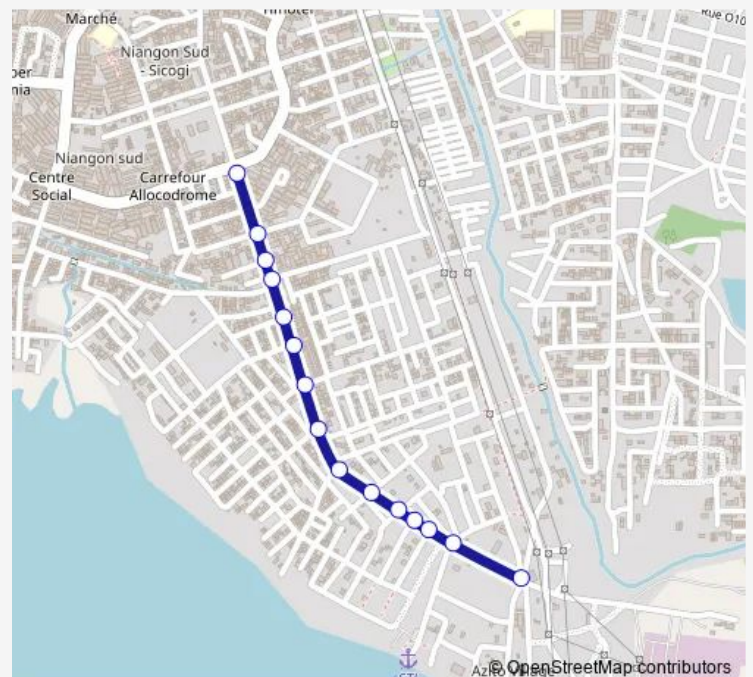

### Route schedule

Azito — Terminus 27 Niangon Sud à Gauche

Monday 06:00

Tuesday 06:00

Wednesday 06:00

Thursday 06:00

Friday 06:00

Saturday 06:00

### Route info

Direction: Azito

Stops: 15

Trip Duration: 0 hour 6 min

## Route info

Direction: Terminus 27 Niangon Sud à Gauche

Stops: 15

Trip Duration: 0 hour 9 min

Bus time schedules and route maps are available in an offline PDF at [busmaps.com](https://busmaps.com). Use the [busmaps.com](https://busmaps.com) website to see live bus times, train schedule or subway schedule, and step-by-step directions for all public transit in Abidjan