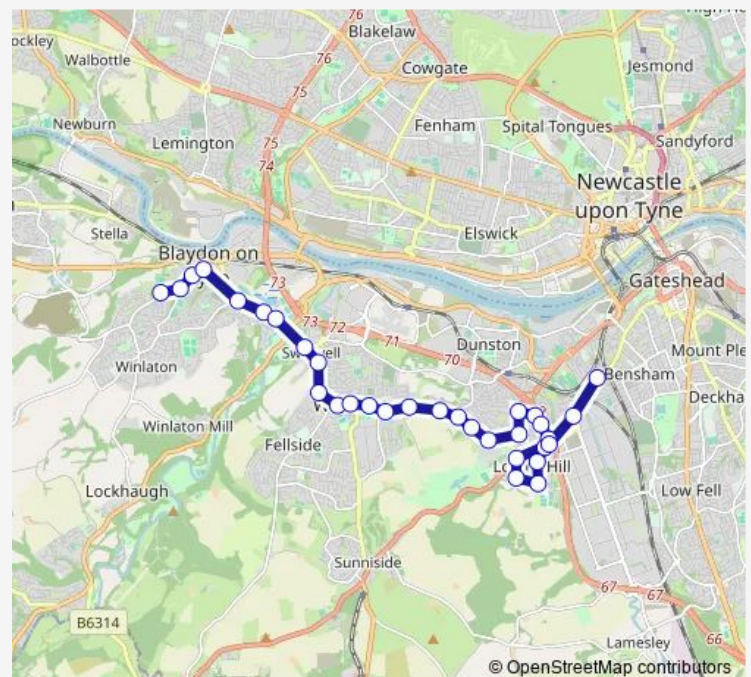

Whickham Highway-Knightside Gardens

Malvern Gardens

Moorfoot Gardens

Route schedule

Back Lane-School — Lobley Hill Road-Victoria Road

Monday 15:45

Tuesday 15:45

Wednesday 15:45

Thursday 15:45

Friday 15:10

Saturday —

Sunday —

Route info

Direction: Back Lane-School

Stops: 32

Trip Duration: 0 hour 40 min

840N

Malvern Gardens-Cotswold Gardens

Chiltern Gardens

Chiltern Gardens-Oakfield Road

Lobley Hill Road - Beechwood Gardens

Beechwood Gardens-Elderwood Gardens

Beechwood Gardens-Rowanwood Gardens

Alwinton Gardens

Cragside Gardens

Lobley Hill Road-Chiltern Gardens

Lobley Hill Road - Kingsway North

Lobley Hill Road-Victoria Road

840N Bus time schedules and route maps are available in an offline PDF at busmaps.com. Use the busmaps.com website to see live bus times, train schedule or subway schedule, and step-by-step directions for all public transit in Gateshead