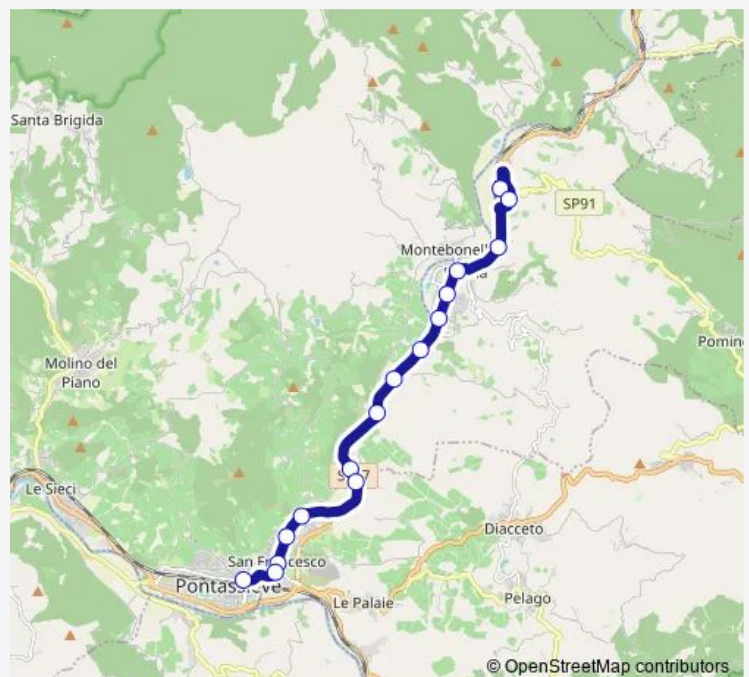

Rufina Fs V.Le Duca Della Vittoria

Rufina Via Fiorentina

Rufina Loc. Masseto

Masseto

Selvapiana Sorgente

Selvapiana Piazzale

Stentatoio Pelago\_V

Casa Di Cura Valdisieve

### Route schedule

Z.I. Scopeti — Pontassieve Ss67

Monday 09:45-17:40

Tuesday 09:45-17:40

Wednesday 09:45-17:40

Thursday 09:45-17:40

Friday 09:45-17:40

Saturday 09:45

### Route info

Direction: Z.I. Scopeti

Stops: 16

Trip Duration: 0 hour 20 min

## Route info

Direction: San Godenzo Capolinea

Stops: 12

Trip Duration: 0 hour 15 min