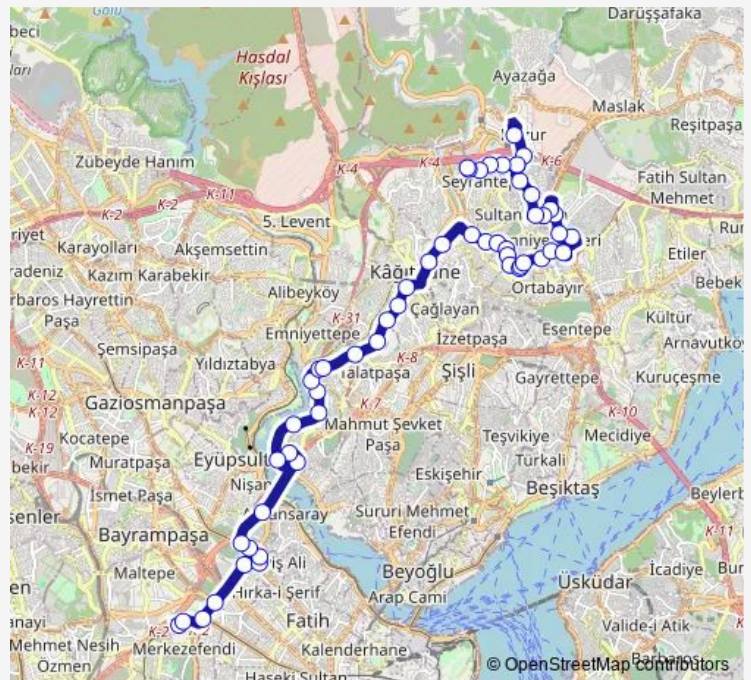

Friday 05:35

Saturday 05:35

Sunday 05:35

Route info

Direction: Panorama 1453

Stops: 55

Trip Duration: 0 hour 56 min

**TOPKAPI-OYAK SİTESİ-SEYRANTEPE — Topkapi -
Oyak Sitesi - Seyrantepe****BusMaps**