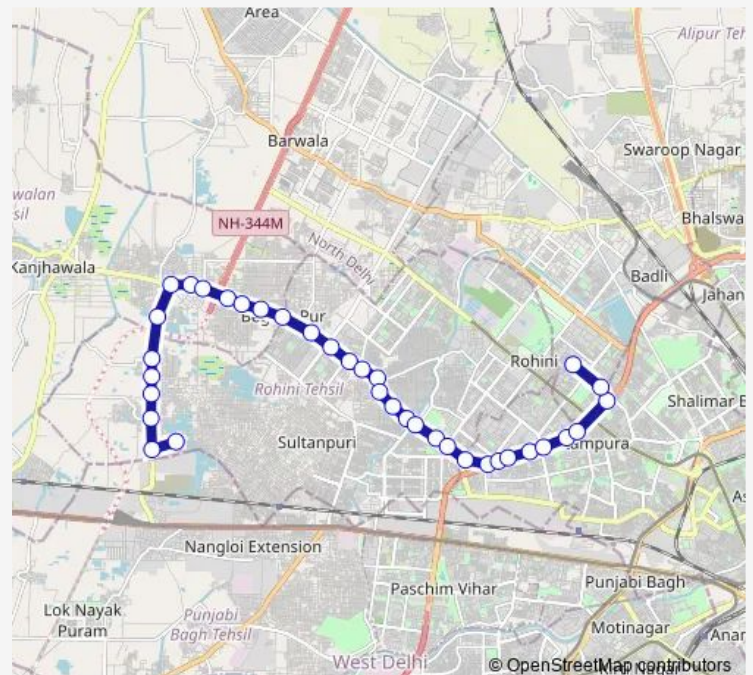

Bus 197stlup

[Go to website](#)

Direction

Rani Khera Depot 2 — Raja Pur (Prashant Vihar)

36 stops

[Open route schedule](#)

Rani Khera Depot 2

Rani Khera Depot Crossing

Brahm shakti hospital

Krishna Vihar

Krishna Vihar

Route schedule

Rani Khera Depot 2 — Raja Pur (Prashant Vihar)

Monday 04:25-07:40

Tuesday 04:25-07:40

Wednesday 04:25-07:40

Thursday 04:25-07:40

Friday 04:25-07:40

Saturday 04:25-07:40

Sunday 04:25-07:40

Route info

Direction: Rani Khera Depot 2

Stops: 36

Trip Duration: 1 hour 9 min