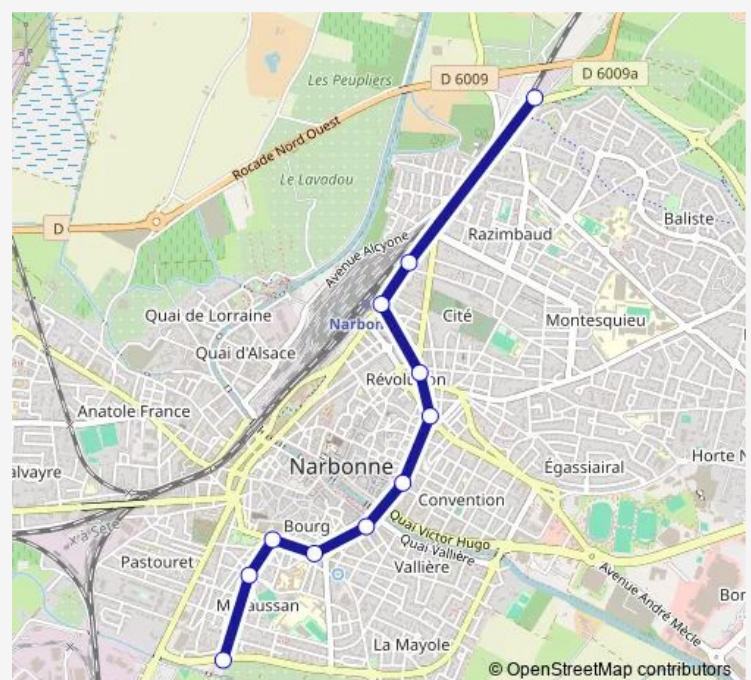

Narbonne Parking Relais Carnot

Route schedule

Narbonne Parking Relais Maraussen — Narbonne Parking Relais Carnot

Monday 07:40-19:10

Tuesday 07:40-19:10

Wednesday 07:40-19:10

Thursday 07:40-19:10

Friday 07:40-19:10

Saturday 07:40-19:10

Sunday —

Route info

Direction: Narbonne Parking Relais Maraussen

Stops: 11

Trip Duration: 0 hour 16 min

■ CIT2 — Citadine 2

Direction

Narbonne Parking Relais Carnot — Narbonne Parking Relais Maraussan

13 stops

[Open route schedule](#)

Narbonne Parking Relais Carnot

Narbonne Beaumarchais

Narbonne Gare SnCF

Narbonne Gare Routiere

Narbonne Gare Condorcet