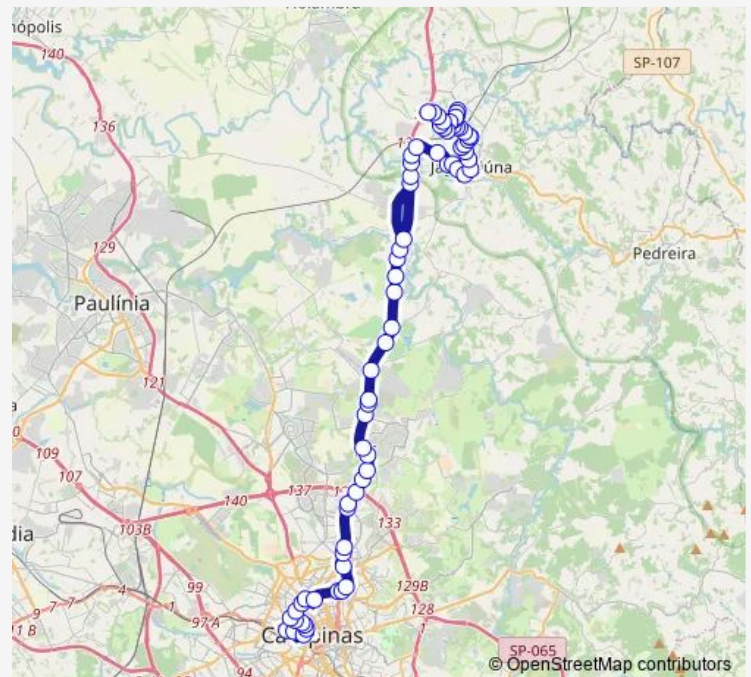

### Direction

Praça Emílio Marconato, 835-863 — Rua Doutor Ricardo, 446

78 stops

[Open route schedule](#)

Praça Emílio Marconato, 835-863

Praça Emílio Marconato, 69

Avenida Vicenzo Grangueli, 270-300

Rua Gotardo, 1-151

### Route schedule

Praça Emílio Marconato, 835-863 — Rua Doutor Ricardo, 446

Monday 11:50-22:10

Tuesday 11:50-22:10

Wednesday 11:50-22:10

Thursday 11:50-22:10

Friday 11:50-22:10

Saturday —

### Route info

Direction: Praça Emílio Marconato, 835-863

Stops: 78

Trip Duration: 1 hour 10 min

612EX1 — Jaguariuna (Joao Nassif) / Campinas ( Botafogo)

Rua Minas Gerais, 973-1021

Rua Minas Gerais, 749-761