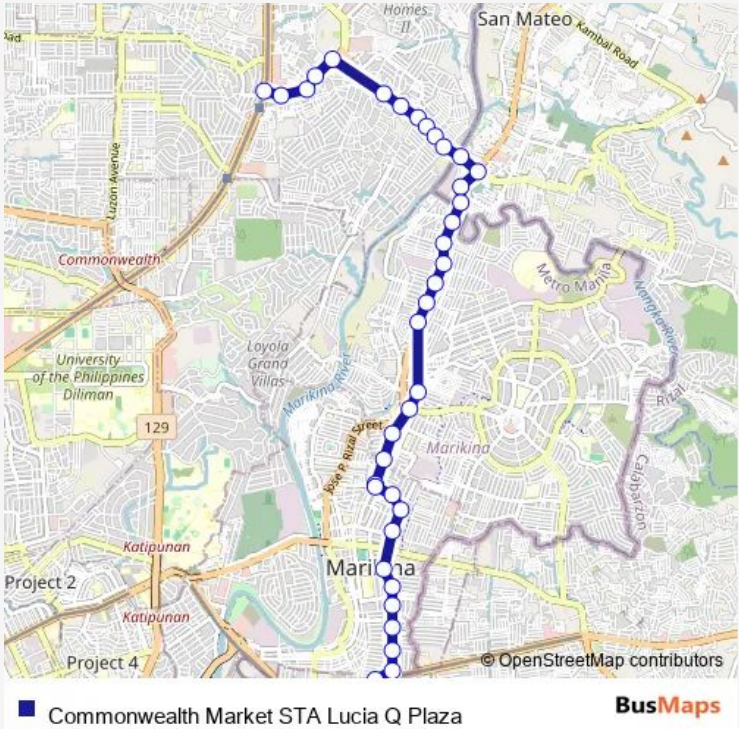

Bus Commonwealth Market STA Lucia Q Plaza

[Go to website](#)

Direction
 Batasan Road / Commonwealth Avenue Intersection, Quezon City — Marcos Hwy, Antipolo City, Manila
 37 stops
[Open route schedule](#)

- Batasan Road / Commonwealth Avenue Intersection, Quezon City
- Batasan Road, Quezon City
- Batasan Road / Kalinisan Intersection, Quezon City
- IBP Road / Kalayaan B Intersection, Quezon City
- IBP Road, Quezon City
- Batasan - San Mateo / Kagawad Intersection, Quezon City
- Batasan - San Mateo, Quezon City
- Batasan - San Mateo, Quezon City
- Batasan - San Mateo, Quezon City
- Batasan - San Mateo, Quezon City
- Batasan - San Mateo, Quezon City
- Batasan - San Mateo Bridge, San Mateo
- Batasan - San Mateo / Gen. A Luna Intersection, San Mateo
- J. P. Rizal St / BMW Drive Intersection, San Mateo, Manila
- J. P. Rizal St, San Mateo, Manila
- J. P. Rizal St, Marikina City, Manila
- J. P. Rizal St / Buen-Mar Ave Intersection, Marikina City, Manila
- J. P. Rizal St / Japan Avenue Intersection, Marikina City, Manila

Route schedule
 Batasan Road / Commonwealth Avenue Intersection, Quezon City — Marcos Hwy, Antipolo City, Manila

Monday	00:00
Tuesday	00:00
Wednesday	00:00
Thursday	00:00
Friday	00:00
Saturday	00:00
Sunday	00:00

Route info
 Direction: Batasan Road / Commonwealth Avenue Intersection, Quezon City
 Stops: 37
 Trip Duration: 0 hour 51 min

J. P. Rizal St / Egypt Street Intersection, Marikina City, Manila

J. P. Rizal St / Spain Street Intersection, Marikina City, Manila